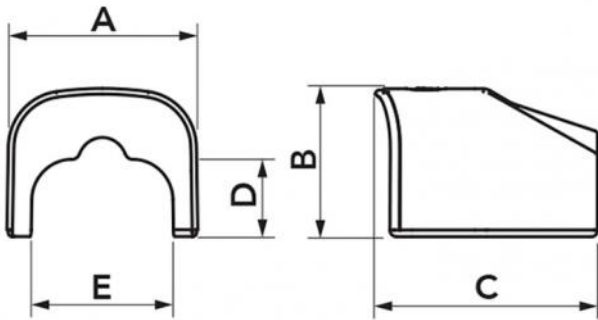

# OPTIMA TS CLEAN

pipe outlet terminal, white CLEAN

- cod. SCD100530 - cod. SCD100531 - cod. SCD100532

## TECHNICAL SPECIFICATIONS:

- Rigid shockproof PVC, anti-UVA, white, can be recycled
- Innovative design
- Ultra-fast interlocking fastening system
- Extremely high outer finish
- Heat shrink barcode packaging
- Paintable
- Operating temperature -20°C / +60°C

## DIMENSIONS

CODE	MODEL	A [mm]	B [mm]	C [mm]	D [mm]	E [mm]
SCD100530	TS 62 - OPT CLEAN	66	48	76	30	50
SCD100531	TS 75 - OPT CLEAN	78	58	90	30	56
SCD100532	TS 102 - OPT CLEAN	104	68	110	40	72