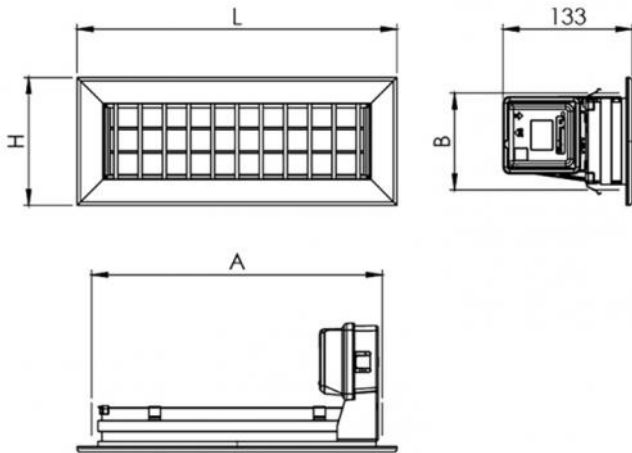

TECHNICAL SPECIFICATIONS:

- Removable motor that can be positioned at: 0° - 90° - 180° 270° - 360°
- Mounted using steel clips
- Flaps with rubber gasket for a complete seal

FUNCTIONS

- The grilles are connected to each other by means of the cascading system
- The connection cable used is of the 8-wire telephone type with rj45 plug connection
- The automatic or manual management of the grille allows the flaps to orient themselves in the 4 positions: 0%, 33%, 66% and 100%

ATTENTION! Use only Tecnosystemi cables - do not use cables other than those indicated in order not to compromise the correct functioning of the system.

DIMENSIONS

CODE	A [mm]	B [mm]	L [mm]	H [mm]
11181610	300	100	332	132
11181620	300	150	332	182
11181630	300	200	332	232
11181640	400	100	432	132
11181650	400	150	432	182
11181660	400	200	432	232
11181670	500	100	532	132
11181680	500	150	532	182