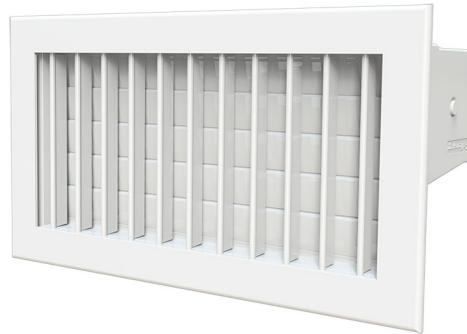

PROAIR MULTI-ZONE

white motorised delivery grille complete with gasket for the system

- cod. 11181610 - cod. 11181620 - cod. 11181630
- cod. 11181640 - cod. 11181650 - cod. 11181660
- cod. 11181670 - cod. 11181680

TECHNICAL SPECIFICATIONS:

- Removable motor that can be positioned at: 0° - 90° - 180° 270° - 360°
- Mounted using steel clips
- Flaps with rubber gasket for a complete seal

FUNCTIONS

- The grilles are connected to each other by means of the cascading system
- The connection cable used is of the 8-wire telephone type with rj45 plug connection
- The automatic or manual management of the grille allows the flaps to orient themselves in the 4 positions: 0%, 33%, 66% and 100%