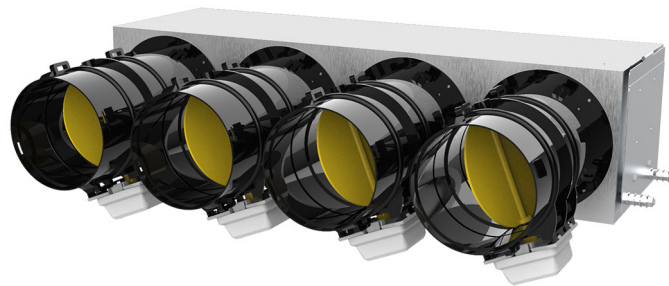

PROAIR PACK RF AMBRA 4L

with plenum in insulated metal sheet

- cod. GAD400383 - cod. GAD400384 - cod. GAD400389
- cod. GAD400390 - cod. GAD400511 - cod. GAD400512
- cod. GAD400420 - cod. GAD400421

DESCRIPTION

The pre-assembled systems PROAIR PACK RF-L are designed to facilitate and speed up the installation of a ducted system.

The system is supplied complete with "Polaris" control unit, chronothermostats and thermostats and a mechanical by-pass kit to be installed on the plenum (complete with fixing ring and counterweight).

Simply indicate, when ordering, the model of the plenum.

The system is supplied complete with programmable thermostats and dampers (Ø 150 or Ø 200) fixed on the insulated plenum.

In order to ensure ease and speed of installation, the PROAIR PACK RF-L system is fully assembled, configured and tested 100% by qualified personnel

The PROAIR PACK RF AMBRA 4L system consists of:

- 1 insulated delivery plenum for ducted units (specify plenum code when ordering)
- N has 1 "Polaris" control unit with preloaded protocols, app, Alexa and Google Home
- 4 motorised dampers pre-wired to system
- 4 DISCOVERY 3X chronothermostats (white, wall-mounted with batteries), MINI DISCOVERY 3X or MINI LED ASTRA chronothermostats
- 1 mechanical bypass kit to be fastened to plenum (includes fastening ring nut and counterweight)