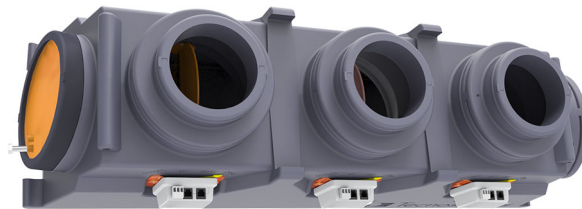

PROAIR PACK RF BLUE 3

with "Eolo" / "Eolo Mini" plenum

- cod. GAD400361 - cod. GAD400362 - cod. GAD400363
- cod. GAD400364 - cod. GAD400499 - cod. GAD400500
- cod. GAD400410 - cod. GAD400411

DESCRIPTION

The pre-assembled systems PROAIR PACK RF-EOLO and PROAIR RF-EOLO MINI are designed to facilitate and speed up the installation of a ducted system.

The system is supplied complete with "Polaris" control unit, chronothermostats and thermostats and a mechanical by-pass kit to be installed on the plenum (complete with fixing ring and counterweight).

Simply indicate, when ordering, the model of the plenum.

The plenums have a double connection on the entire range: Eolo Mini \varnothing 125/150 mm and Eolo \varnothing 150/200 mm.

In order to ensure ease and speed of installation, the systems are assembled, configured and tested 100% by qualified personnel.

The PROAIR PACK RF BLU 3 system consists of:

- 1 sintered polystyrene delivery plenum for ducted units (specify plenum code when ordering)
- N has 1 "Polaris" control unit with preloaded protocols, app, Alexa and Google Home
- 3 motorised dampers pre-wired to system
- 3 DISCOVERY 3X chronothermostats (white, wall-mounted with batteries), MINI DISCOVERY 3X or MINI LED ASTRA chronothermostats
- 1 mechanical bypass kit to be fastened to plenum (includes fastening ring nut and counterweight)