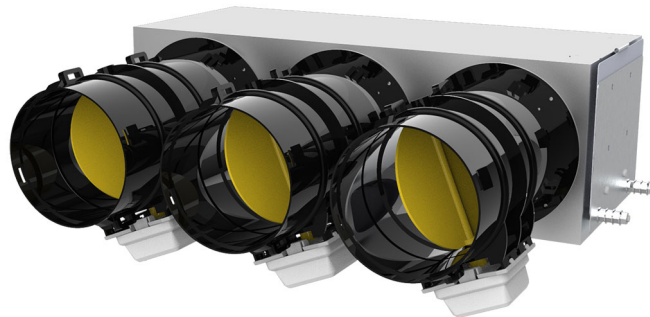

PROAIR PACK RF BLUE 3L

with plenum in insulated metal sheet

- cod. GAD400381 - cod. GAD400382 - cod. GAD400387
- cod. GAD400388 - cod. GAD400503 - cod. GAD400504
- cod. GAD400418 - cod. GAD400419

DESCRIPTION

The pre-assembled systems PROAIR PACK RF-L are designed to facilitate and speed up the installation of a ducted system.

The system is supplied complete with "Polaris" control unit, chronothermostats and thermostats and a mechanical by-pass kit to be installed on the plenum (complete with fixing ring and counterweight).

Simply indicate, when ordering, the model of the plenum.

The system is supplied complete with programmable thermostats and dampers (Ø 150 or Ø 200) fixed on the insulated plenum.

In order to ensure ease and speed of installation, the systems are assembled, configured and tested 100% by qualified personnel.

The PROAIR PACK RF BLUE 3L system consists of:

- 1 insulated delivery plenum for ducted units (specify plenum code when ordering)
- N has 1 "Polaris" control unit with preloaded protocols, app, Alexa and Google Home
- 3 motorised dampers pre-wired to system
- 3 DISCOVERY 3X chronothermostats (white, wall-mounted with batteries), MINI DISCOVERY 3X or MINI LED ASTRA chronothermostats
- 1 mechanical bypass kit to be fastened to plenum (includes fastening ring nut and counterweight)