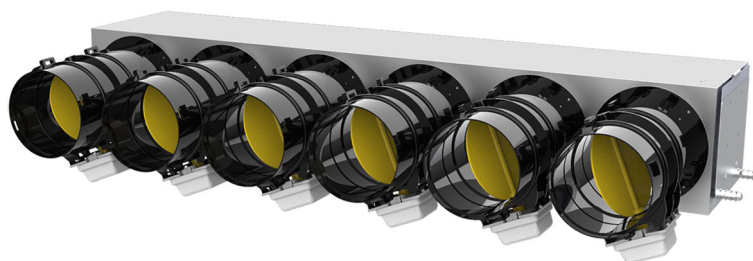

PROAIR PACK RF BROWN 6L

with plenum in insulated metal sheet

- cod. GAD400395 - cod. GAD400396 - cod. GAD400397
- cod. GAD400398 - cod. GAD400523 - cod. GAD400524
- cod. GAD400424 - cod. GAD400425

DESCRIPTION

The pre-assembled systems PROAIR PACK RF-L are designed to facilitate and speed up the installation of a ducted system.

The system is supplied complete with "Polaris" control unit, chronothermostats and thermostats and a mechanical by-pass kit to be installed on the plenum (complete with fixing ring and counterweight).

Simply indicate, when ordering, the model of the plenum.

The system is supplied complete with programmable thermostats and dampers (Ø 150 or Ø 200) fixed on the insulated plenum.

In order to ensure ease and speed of installation, the PROAIR PACK RF-L system is fully assembled, configured and tested 100% by qualified personnel

The PROAIR PACK RF BROWN 6L system consists of:

- 1 insulated delivery plenum for ducted units (specify plenum code when ordering)
- N has 1 "Polaris" control unit with preloaded protocols, app, Alexa and Google Home
- 6 motorised dampers pre-wired to system
- 6 DISCOVERY 3X chronothermostats (white, wall-mounted with batteries), MINI DISCOVERY 3X or MINI LED ASTRA.
- 1 mechanical bypass kit to be fastened to plenum (includes fastening ring nut and counterweight)