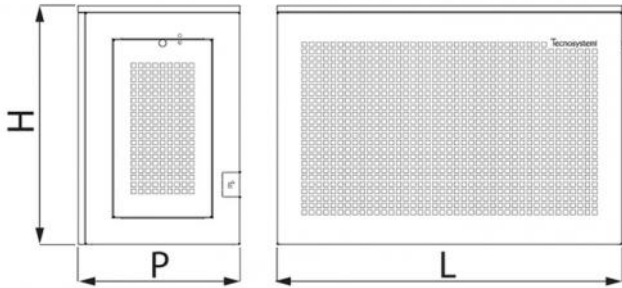

GUSCIO

Cage with 5° sloped roof

- cod. SCD500129 - cod. SCD500130 - cod. SCD500131
- cod. SCD500132 - cod. SCD500133 - cod. SCD500134

TECHNICAL SPECIFICATIONS:

- Galvanised sheet made with anti-intrusion weave
- External polyester painting RAL 9002
- Galvanised metal sheet roof with anti-intrusion weft
- Ready for transit of duct, tubing and wiring
- Side hatch for inspection and maintenance with padlock
- Ready for wall mounting
- Height-adjustable
- Easy to assemble
- Matt RAL 7016 grey version, available on request

DIMENSIONS

CODE	L [mm]	H [mm]	P [mm]
SCD500129	1000	720	470
SCD500130	1100	1120	620
SCD500131	1100	1420	620
SCD500132	1000	720	470
SCD500133	1100	1120	620
SCD500134	1100	1420	620

ITEMS

CODE	DESCRIPTION
SCD500129	"GUSCIO H720" SECURITY CAGE FOR OUTDOOR UNIT WITH SMOOTH 5° INCLINED TOP -IVORY
SCD500130	"GUSCIO H1120" SECURITY CAGE FOR OUTDOOR UNIT WITH SMOOTH 5° INCLINED TOP -IVORY
SCD500131	"GUSCIO H1420" SECURITY CAGE FOR OUTDOOR UNIT WITH SMOOTH 5° INCLINED TOP -IVORY
SCD500132	"GUSCIO H720" SECURITY CAGE FOR OUTDOOR UNIT WITH SMOOTH 5° INCLINED TOP - GREY
SCD500133	"GUSCIO H1120" SECURITY CAGE FOR OUTDOOR UNIT WITH SMOOTH 5° INCLINED TOP - GREY
SCD500134	"GUSCIO H1420" SECURITY CAGE FOR OUTDOOR UNIT WITH SMOOTH 5° INCLINED TOP - GREY