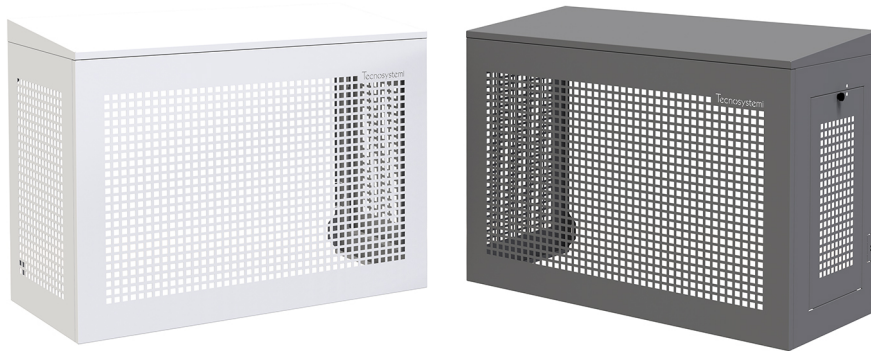

GUSCIO

Cage with 5° sloped roof

- cod. SCD500129 - cod. SCD500130 - cod. SCD500131
- cod. SCD500132 - cod. SCD500133 - cod. SCD500134

TECHNICAL SPECIFICATIONS:

- Galvanised sheet made with anti-intrusion weave
- External polyester painting RAL 9002
- Galvanised metal sheet roof with anti-intrusion weft
- Ready for transit of duct, tubing and wiring
- Side hatch for inspection and maintenance with padlock
- Ready for wall mounting
- Height-adjustable
- Easy to assemble
- Matt RAL 7016 grey version, available on request

DIMENSIONS

CODE	L [mm]	H [mm]	P [mm]
SCD500129	1000	720	470
SCD500130	1100	1120	620
SCD500131	1100	1420	620
SCD500132	1000	720	470
SCD500133	1100	1120	620
SCD500134	1100	1420	620

ITEMS

CODE	DESCRIPTION
SCD500129	"GUSCIO H720" SECURITY CAGE FOR OUTDOOR UNIT WITH SMOOTH 5° INCLINED TOP -IVORY
SCD500130	"GUSCIO H1120" SECURITY CAGE FOR OUTDOOR UNIT WITH SMOOTH 5° INCLINED TOP -IVORY
SCD500131	"GUSCIO H1420" SECURITY CAGE FOR OUTDOOR UNIT WITH SMOOTH 5° INCLINED TOP -IVORY
SCD500132	"GUSCIO H720" SECURITY CAGE FOR OUTDOOR UNIT WITH SMOOTH 5° INCLINED TOP - GREY
SCD500133	"GUSCIO H1120" SECURITY CAGE FOR OUTDOOR UNIT WITH SMOOTH 5° INCLINED TOP - GREY
SCD500134	"GUSCIO H1420" SECURITY CAGE FOR OUTDOOR UNIT WITH SMOOTH 5° INCLINED TOP - GREY