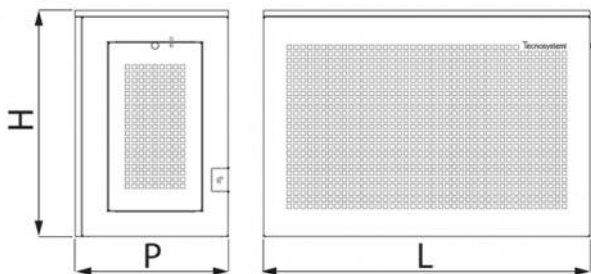

GUSCIO

Cage with flat roof

- cod. SCD500114 - cod. SCD500115 - cod. SCD500116
- cod. SCD500126 - cod. SCD500127 - cod. SCD500128

TECHNICAL SPECIFICATIONS:

- Galvanised sheet made with anti-intrusion weave
- External polyester painting RAL 9002
- Galvanised metal sheet roof with anti-intrusion weft
- Ready for transit of duct, tubing and wiring
- Side hatch for inspection and maintenance with padlock
- Ready for wall mounting
- Height-adjustable
- Easy to assemble
- Matt RAL 7016 grey version, available on request

DIMENSIONS

CODE	L [mm]	H [mm]	P [mm]
SCD500114	1000	720	470
SCD500115	1100	1120	620
SCD500116	1100	1420	620
SCD500126	1000	720	470
SCD500127	1100	1120	620
SCD500128	1100	1420	620

ITEMS

CODE	DESCRIPTION
SCD500114	"GUSCIO H720" SECURITY CAGE FOR OUTDOOR UNIT WITH PATTERNED TOP -IVORY
SCD500115	"GUSCIO H1120" SECURITY CAGE FOR OUTDOOR UNIT WITH PATTERNED TOP -IVORY
SCD500116	"GUSCIO H1420" SECURITY CAGE FOR OUTDOOR UNIT WITH PATTERNED TOP -IVORY
SCD500126	"GUSCIO H720" SECURITY CAGE FOR OUTDOOR UNIT WITH PATTERNED TOP - GREY
SCD500127	"GUSCIO H1120" SECURITY CAGE FOR OUTDOOR UNIT WITH PATTERNED TOP - GREY
SCD500128	"GUSCIO H1420" SECURITY CAGE FOR OUTDOOR UNIT WITH PATTERNED TOP - GREY