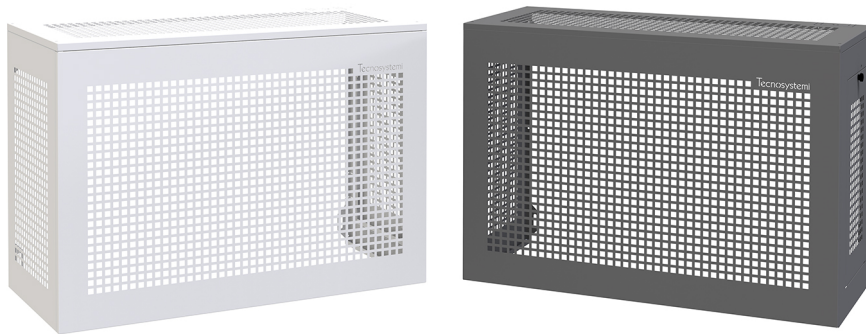

GUSCIO

Cage with flat roof

- cod. SCD500114 - cod. SCD500115 - cod. SCD500116
- cod. SCD500126 - cod. SCD500127 - cod. SCD500128

TECHNICAL SPECIFICATIONS:

- Galvanised sheet made with anti-intrusion weave
- External polyester painting RAL 9002
- Galvanised metal sheet roof with anti-intrusion weft
- Ready for transit of duct, tubing and wiring
- Side hatch for inspection and maintenance with padlock
- Ready for wall mounting
- Height-adjustable
- Easy to assemble
- Matt RAL 7016 grey version, available on request

DIMENSIONS

CODE	L [mm]	H [mm]	P [mm]
SCD500114	1000	720	470
SCD500115	1100	1120	620
SCD500116	1100	1420	620
SCD500126	1000	720	470
SCD500127	1100	1120	620
SCD500128	1100	1420	620

ITEMS

CODE	DESCRIPTION
SCD500114	"GUSCIO H720" SECURITY CAGE FOR OUTDOOR UNIT WITH PATTERNED TOP -IVORY
SCD500115	"GUSCIO H1120" SECURITY CAGE FOR OUTDOOR UNIT WITH PATTERNED TOP -IVORY
SCD500116	"GUSCIO H1420" SECURITY CAGE FOR OUTDOOR UNIT WITH PATTERNED TOP -IVORY
SCD500126	"GUSCIO H720" SECURITY CAGE FOR OUTDOOR UNIT WITH PATTERNED TOP - GREY
SCD500127	"GUSCIO H1120" SECURITY CAGE FOR OUTDOOR UNIT WITH PATTERNED TOP - GREY
SCD500128	"GUSCIO H1420" SECURITY CAGE FOR OUTDOOR UNIT WITH PATTERNED TOP - GREY