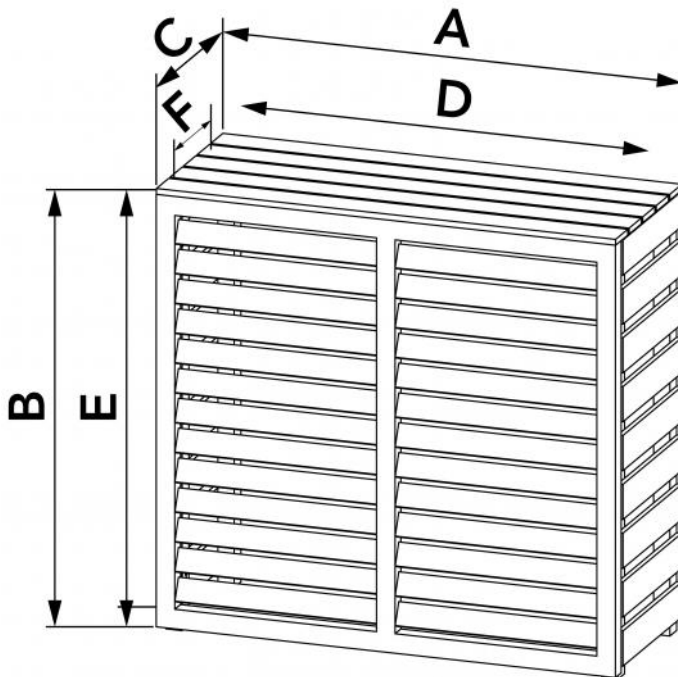

SCUDO

PVC plastic outdoor unit cover cabinet

- cod. SCC600001 - cod. SCC600002

TECHNICAL SPECIFICATIONS:

- Material: plastic wood texture
- Available in 2 sizes

DIMENSIONS

CODE	A [mm]	B [mm]	C [mm]	D [mm]	E [mm]	F [mm]
SCC600001	885	691	345	785	680	295
SCC600002	990	911	395	895	900	345

ITEMS

CODE	DESCRIPTION
SCC600001	CABINET IN PVC "SCUDO SMALL"
SCC600002	CABINET IN PVC "SCUDO BIG"

All rights relating to this publication are the exclusive property of Tecnosystemi SpA.
 Tecnosystemi SpA reserves the right to make changes at any time and without notice, for technical or commercial needs.