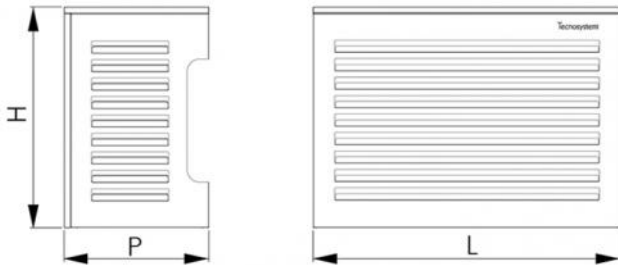

# TS-COVER

Cage with 5° sloped roof

- cod. SCD500163 - cod. SCD500164 - cod. SCD500165  
- cod. SCD500166

## TECHNICAL SPECIFICATIONS:

- Galvanised sheet made with anti-intrusion weave
- External polyester painting
- Side arrangement for pipe duct passage and wiring
- Ready for wall mounting
- Easy to assemble
- Back and bottom are available on request

## DIMENSIONS

CODE	L [mm]	H [mm]	P [mm]
SCD500163	900	700	500
SCD500164	1100	850	600
SCD500165	1150	1200	650
SCD500166	1200	1500	750

## ITEMS

CODE	DESCRIPTION
SCD500163	"TS COVER" SMALL CASE WITH 5° INCLINED TOP -IVORY
SCD500164	"TS COVER" MEDIUM CASE WITH 5° INCLINED TOP -IVORY
SCD500165	"TS COVER" LARGE CASE WITH 5° INCLINED TOP -IVORY
SCD500166	"TS COVER" X-LARGE WITH 5° INCLINED TOP -IVORY