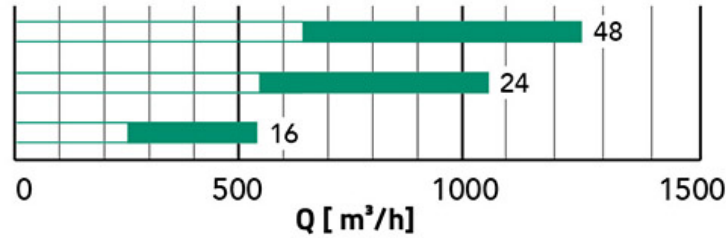

RAPID AIR FLOW SELECTION

ITEMS

CODE	DESCRIPTION
PWC200016	SQUARE HELICAL DIFFUSOR DQE WITH 16 SLOTS IN WHITE PAINTED METAL WITH ADJUSTABLE JETS COMPLETE WITH DAMPER AND LOWERED PLENUM
PWC200017	SQUARE HELICAL DIFFUSOR DQE WITH 24 SLOTS IN WHITE PAINTED METAL WITH ADJUSTABLE JETS COMPLETE WITH DAMPER AND LOWERED PLENUM
PWC200042	SQUARE HELICAL DIFFUSOR DQE WITH 48 SLOTS IN WHITE PAINTED METAL WITH ADJUSTABLE JETS

All rights relating to this publication are the exclusive property of Tecnosystemi SpA.
Tecnosystemi SpA reserves the right to make changes at any time and without notice, for technical or commercial needs.