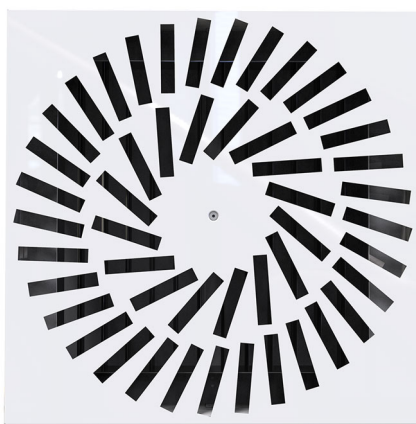

DQE

square helix diffuser 16 / 24 /48 slots in white painted metal with adjustable jets

- cod. PWC200016 - cod. PWC200017 - cod. PWC200042

TECHNICAL SPECIFICATIONS:

- Made of white painted metal RAL 9016
- Suitable for air delivery and intake
- High operating efficiency

DIMENSIONS:

| CODE | EXTERNAL DIMENSIONS [mm] | DEPTH [mm] | SLOTS |
|-----------|--------------------------|------------|-------|
| PWC200016 | 595 x 595 | 10 | 16 |
| PWC200017 | 595 x 595 | 10 | 24 |
| PWC200042 | 595 x 595 | 10 | 48 |

RAPID AIR FLOW SELECTION

ITEMS

| CODE | DESCRIPTION |
|-----------|---|
| PWC200016 | SQUARE HELICAL DIFFUSOR DQE WITH 16 SLOTS IN WHITE PAINTED METAL WITH ADJUSTABLE JETS COMPLETE WITH DAMPER AND LOWERED PLENUM |
| PWC200017 | SQUARE HELICAL DIFFUSOR DQE WITH 24 SLOTS IN WHITE PAINTED METAL WITH ADJUSTABLE JETS COMPLETE WITH DAMPER AND LOWERED PLENUM |
| PWC200042 | SQUARE HELICAL DIFFUSOR DQE WITH 48 SLOTS IN WHITE PAINTED METAL WITH ADJUSTABLE JETS |