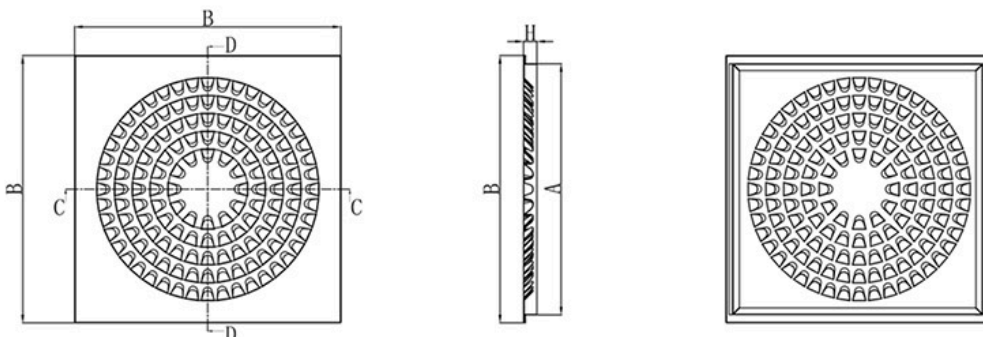

Radial diffuser in white painted metal

- cod. PWC200027

TECHNICAL SPECIFICATIONS:

- Made of white painted metal RAL 9016
- Suitable for air delivery and intake
- High operating efficiency

DIMENSIONS:

CODE	A [mm]	B [mm]	H [mm]
PWC200027	562x562	595 x 595	30