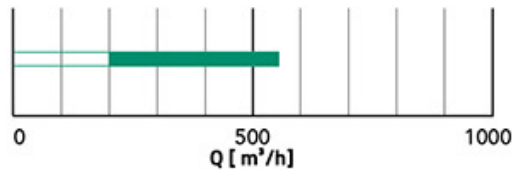

CODE	A [mm]	B [mm]	H [mm]
PWC200027	562x562	595 x 595	30

RAPID AIR FLOW SELECTION

ITEMS

CODE	DESCRIPTION
PWC200027	RADIAL DIFFUSER PAINTED METAL WHITE

All rights relating to this publication are the exclusive property of Tecnosystemi SpA.
Tecnosystemi SpA reserves the right to make changes at any time and without notice, for technical or commercial needs.