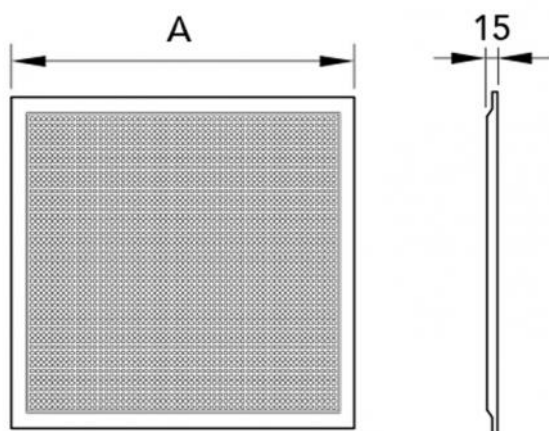

White painted metal diffuser with fixed perforated screen

- cod. PWC200015

TECHNICAL SPECIFICATIONS:

- Made of white painted metal RAL 9016
- Ideal for false ceilings

DIMENSIONS:

CODE	A [mm]
PWC200015	595 x 595

TECHNICAL DATA

CODE	Ak [m²]	Q min [m³/h]	Q max [m³/h]	LwA min [dB(A)]	LwA max [dB(A)]	Dpt min [Pa]	Dpt max [Pa]
PWC200015	0,1431	540	1200	< 20	31	10	50

RAPID AIR FLOW SELECTION

ITEMS

CODE	DESCRIPTION
PWC200015	DIFFUSER WHITE PAINTED META