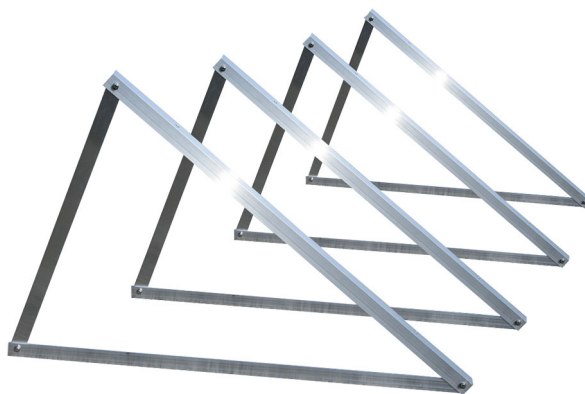

# HTF

fixed support triangle for flat roofs

- cod. 11110771 - cod. 11110772 - cod. 11110773
- cod. 11110773P1 - cod. 11110774

## TECHNICAL SPECIFICATIONS:

- Material: aluminium alloy 6060
- "L" profile 40 x 40
- Stainless steel screws
- Pre-drilled for fastening FVP profiles

## ITEMS

CODE	DESCRIPTION
11110771	FIXED SUPPORT TRIANGLES FOR FLAT ROOFS MOD HTF 800 30°
11110772	FIXED SUPPORT TRIANGLES FOR FLAT ROOFS MOD HTF 1200 30°
11110773	FIXED SUPPORT TRIANGLES FOR FLAT ROOFS MOD HTF 1600 30°
11110773P1	FIXED SUPPORT TRIANGLES FOR FLAT ROOFS MOD HTF 1600 20°
11110774	FIXED SUPPORT TRIANGLES FOR FLAT ROOFS MOD HTF 2000 30°