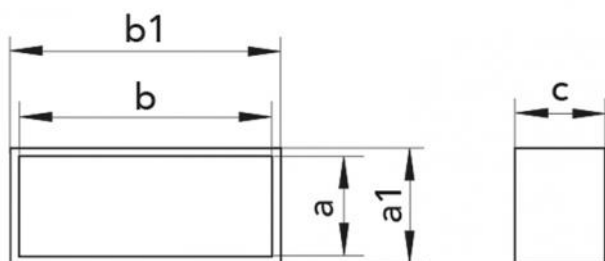

MDGR

coupling sleeve

- cod. 11161383 - cod. 11161383B

TECHNICAL SPECIFICATIONS:

- PVC
- Female coupling with support stop

DIMENSIONS

CODE	a [mm]	b [mm]	a1 [mm]	b1 [mm]	c [mm]
11161383	60	122	65	126	69
11161383B	60	204	65	209	62

APPLICATIONS

- Supply and ventilation of exhaust for various rooms
- Connection of flat ducts of the same dimension
- Operating temperature -30°C to +70°C

ITEMS

CODE	DESCRIPTION
11161383	COUPLER "MDGR" 120
11161383B	COUPLER "MDGR" 204