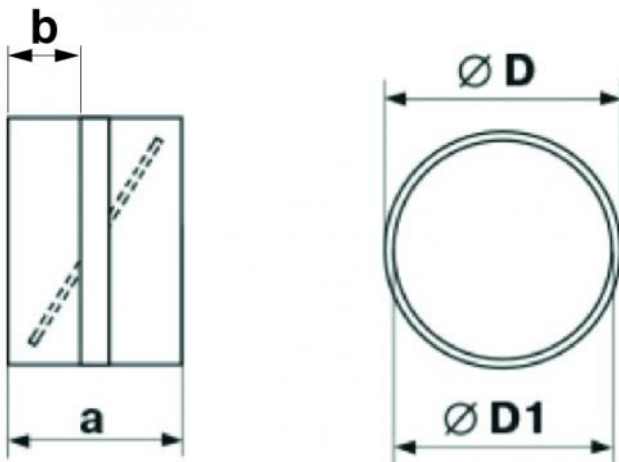

## DIMENSIONS

CODE	A [mm]	B [mm]	Ø D [mm]	Ø D1 [mm]
11161373	62	30	100	96
11161373B	62	30	125	123
11161373C	62	30	150	148
PWC500075	62	30	200	197

## DESCRIPTION

White plastic (PVC) coupling sleeve with integrated valve.

It is designed to be installed directly in the air duct.

It is equipped with a male coupling with support stop and a unidirectional valve with end stop.