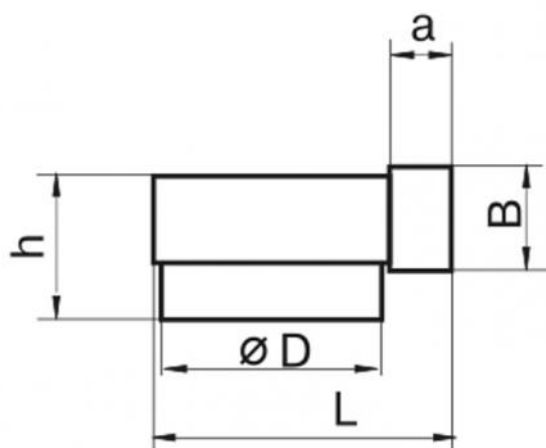

RTR

round to rectangular reducer

- cod. 11161387 - cod. 11161387B

TECHNICAL SPECIFICATIONS:

- PVC
- Female square coupling

DIMENSIONS

CODE	B [mm]	D [mm]	L [mm]	a [mm]	h [mm]
11161387	60 x 120	100	140	30	85
11161387B	60 x 204	125	164	30	92

ITEMS

CODE	DESCRIPTION
11161387	ROUND TO SQUARE REDUCER "RTR" 120
11161387B	ROUND TO SQUARE REDUCER "RTR" 204

All rights relating to this publication are the exclusive property of Tecnosystemi SpA.
 Tecnosystemi SpA reserves the right to make changes at any time and without notice, for technical or commercial needs.