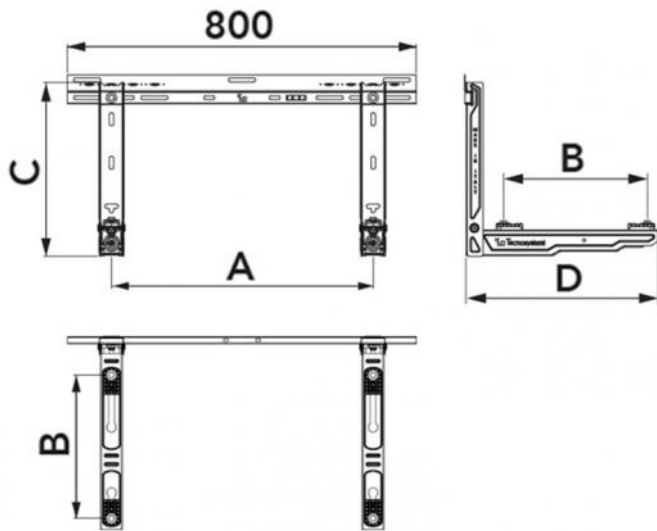

LEONARDO SL

bracket with graduated bar

- cod. SCD500367 - cod. SCD500369 - cod. SCD500371
- cod. SCD500373 - cod. SCD500423 - cod. SCD500424
- cod. SCD500425 - cod. SCD500426 - cod. SCD500341

TECHNICAL SPECIFICATIONS:

- Made of electro-galvanised metal sheet
- External polyester painting RAL 9002
- Graduated wall bracket with spirit level included
- Adjustable rear swivel feet
- Ready for condensate drain pan
- "NO-SHOCK" vibration dampers supplied
- Wall mounting fixing plugs
- Pre-assembled wall bracket

PACK COMPLETE WITH

- Adjustable rear swivel feet
- vibration-damping
- screws
- wall mount dowels set

DIMENSIONS

CODE	A [mm]	B [mm]	C [mm]	D [mm]	LOAD CAPACITY [kg]
SCD500367	350 - 750	180 - 330	400	440	110
SCD500369	350 - 750	230 - 390	400	500	110
SCD500371	350 - 750	270 - 450	400	560	110
SCD500373	350/750	340/540	400	650	100
SCD500423	350 - 750	180 - 330	400	440	110
SCD500424	350 - 750	230 - 390	400	500	110
SCD500425	350 - 750	270 - 450	400	560	110
SCD500426	350/750	340/540	400	650	100

- Material: polyurethane
- Hardness: 85 ± 3 Shore A
- Elongation at break / dry 300%

TECHNICAL SPECIFICATIONS O-RING:

- Material: NBR
- Hardness: 70 ± 5 Shore A

ITEMS

CODE	DESCRIPTION
SCD500367	WALL BRACKET "LEONARDO" - 440L
SCD500369	WALL BRACKET "LEONARDO" - 500L
SCD500371	WALL BRACKET "LEONARDO" - 560L
SCD500373	WALL BRACKET "LEONARDO" - 650L
SCD500423	WALL-BRACKET "LEONARDO" GREY L.440 - 110kg
SCD500424	WALL-BRACKET "LEONARDO" GREY L.500 - 110kg
SCD500425	WALL-BRACKET "LEONARDO" GREY L.560 - 110kg
SCD500426	WALL-BRACKET "LEONARDO" GREY L.650 - 100kg
SCD500341	ANTI-VIBRATION KIT FOR WALLBAR - SUITABLE FOR WALL-BRACKET GIOTTO/LEONARDO/MICHELANGELO