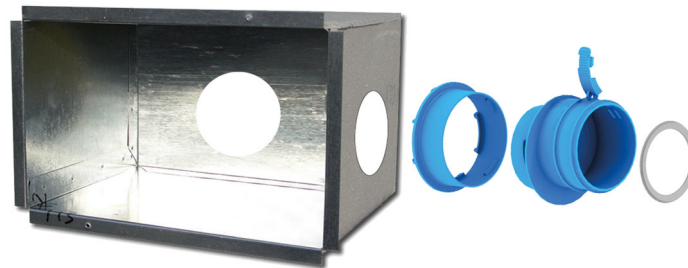

# Ceiling / wall / floor plenum

- cod. 30100600 - cod. 30100620 - cod. 30100640
- cod. 30100660 - cod. 30100680 - cod. 30100700
- cod. ACD600039 - cod. ACD600040 - cod. ACD600041
- cod. ACD600042

## TECHNICAL SPECIFICATIONS:

- Made of electro-galvanised metal sheet
- Ready for side, top and rear pipe entry.
- Supplied including air inlet flexible hose fitting.
- Suitable for Vanessa, Galatea, Iride grilles.

## DIMENSIONS

CODE	EXTERNAL DIMENSIONS [mm]	DEPTH [mm]
30100600	310 x 160	120
30100620	310 x 160	120
30100640	410 x 160	120
30100660	410 x 160	120
30100680	410 x 160	120
30100700	410 x 160	120
ACD600039	210 x 110	120
ACD600040	210 x 110	120
ACD600041	310 x 110	120
ACD600042	310 x 110	120