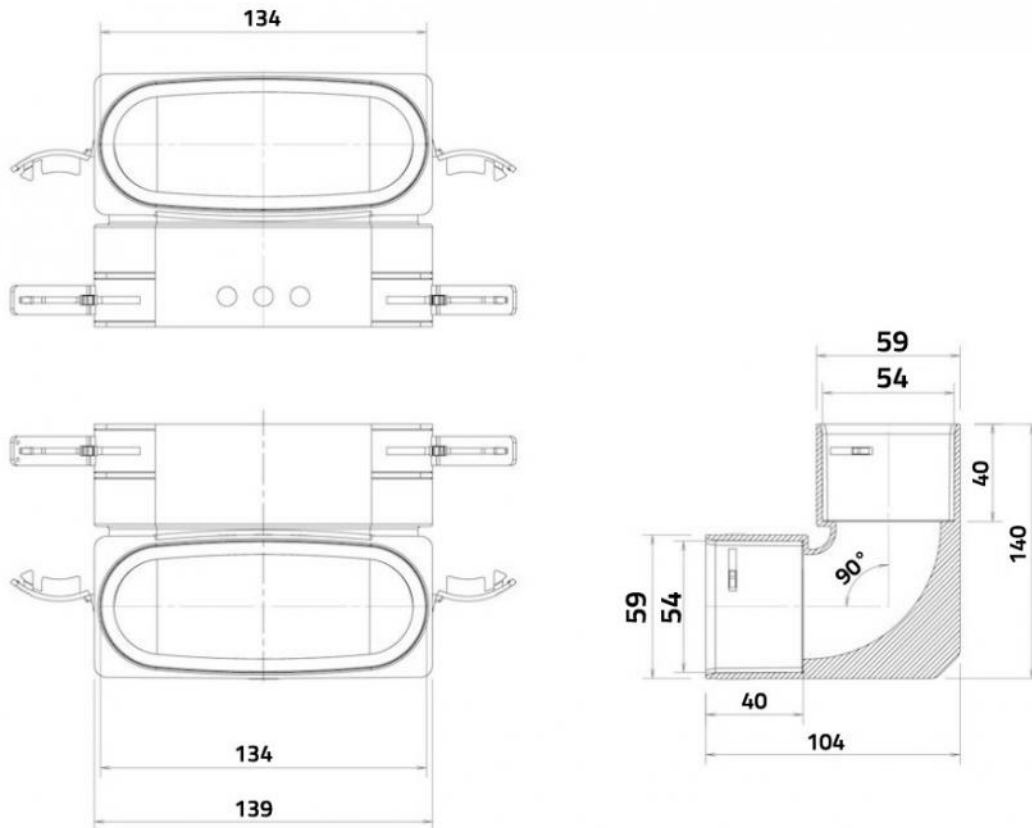

Vertical oval elbow curve

- cod. 30101060

TECHNICAL SPECIFICATIONS:

- Material: PP
- Blue finish RAL 5015

DIMENSIONS

LOAD LOSS DIAGRAM

ITEMS

CODE	DESCRIPTION
30101060	VERTICAL OVAL ELBOW CURVE