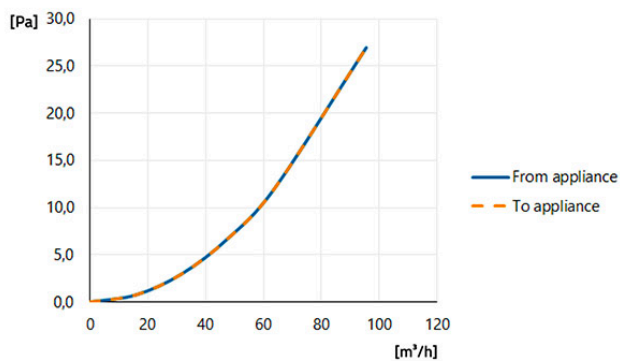

Vertical oval elbow curve

- cod. 30101060

TECHNICAL SPECIFICATIONS:

- Material: PP
- Blue finish RAL 5015

DIMENSIONS

LOAD LOSS DIAGRAM

ITEMS

CODE	DESCRIPTION
30101060	VERTICAL OVAL ELBOW CURVE