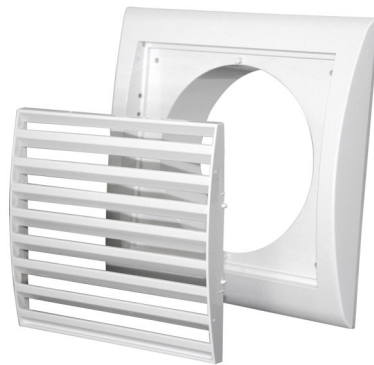

Removable rectangular grille with round flange in white ABS

- cod. 11104270 - cod. 11104280 - cod. 11104290

TECHNICAL DATA

CODE	B [mm]	H [mm]	H1 [mm]	B1 [mm]	L [mm]	L1 [mm]	Ø D [mm]	AIR PASSAGE [cm ²]
11104270	156	151	95	110	18	35	100	47
11104280	193	188	135	151	18	35	125	81
11104290	193	188	135	151	18	35	150	81

ITEMS

CODE	DESCRIPTION
11104270	REMOVABLE GRILLE IN WHITE ABS 150 x 150 CONNECTOR Ø 100
11104280	REMOVABLE GRILLE IN WHITE ABS 190 x 190 CONNECTOR Ø 125
11104290	REMOVABLE GRILLE IN WHITE ABS 190 x 190 CONNECTOR Ø 150