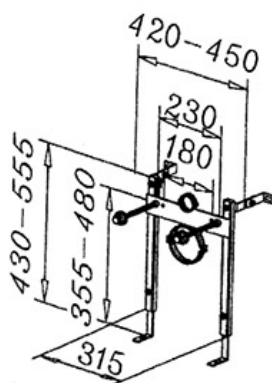

# Universal pre-assembled frame for wall-hung toilet

- cod. 23100030

## TECHNICAL SPECIFICATIONS:

- Includes screws and fastening instructions
- Total weight 4 kg
- Capacity 400 kg

## TECHNICAL DRAWING