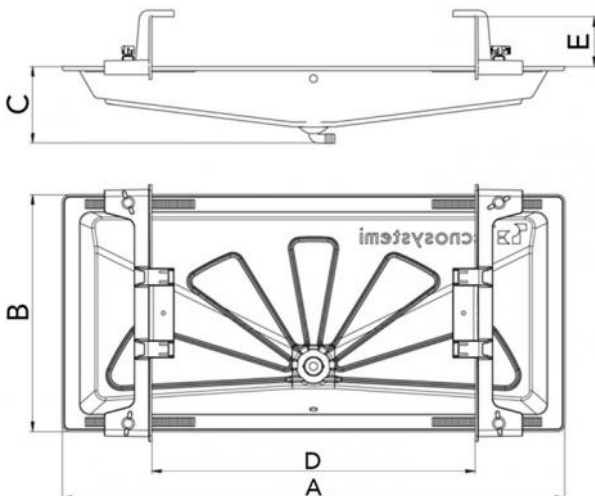

## TECHNICAL SPECIFICATIONS:

- Made of ABS + PMMA plastic in anthracite grey RAL 7016
- Adjustable fastening brackets in PA6
- Coupling for condensate drain pipe  $\varnothing$  16 mm

## DIMENSIONS

CODE	A [mm]	B [mm]	C [mm]	D [mm]	E [mm]
SCD300050	850	400	130	320 ÷ 680	85
SCD300051	1050	400	125	330 ÷ 885	85
SCD300052	1250	500	100	565 ÷ 1125	85

## ITEMS

CODE	DESCRIPTION
SCD300050	"BLUE RIVER" DRAIN PAN - GREY (850x400 mm)
SCD300051	"BLUE RIVER" DRAIN PAN - GREY (1050x400 mm)
SCD300052	"BLUE RIVER" DRAIN PAN - GREY (1250x500 mm)

All rights relating to this publication are the exclusive property of Tecnosystemi SpA.  
 Tecnosystemi SpA reserves the right to make changes at any time and without notice, for technical or commercial needs.