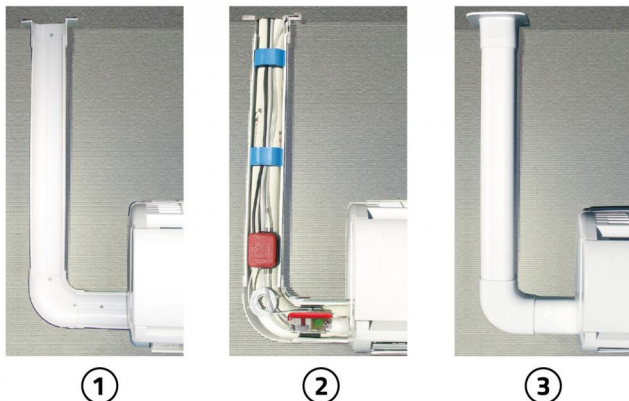

# EASY FLOW pump kit + EXCELLENS duct

- cod. 12170042

## THE KIT INCLUDES:

- 1 corner terminal TA 72 - EXC New Line
- 1 flat curve CP 72 -EXC New Line
- 1 piece 70 cm duct T 72 - EXC New Line
- 1 piece 15 cm duct T 72 - EXC New Line
- 2 pieces BLOCK tubing clips for duct T 72
- 1 Easy Flow mini pump 11 lt
- 1 fastening kit for Easy Flow mini pump in duct

## EXAMPLE OF INSTALLATION:

- [1] Duct installation  
[2] Piping and pump installation  
[3] Closing duct

**ITEMS**

CODE	DESCRIPTION
12170042	"EASY FLOW" PUMP IN TRUNKING "EXCELLENS"

All rights relating to this publication are the exclusive property of Tecnosystemi SpA.  
Tecnosystemi SpA reserves the right to make changes at any time and without notice, for technical or commercial needs.