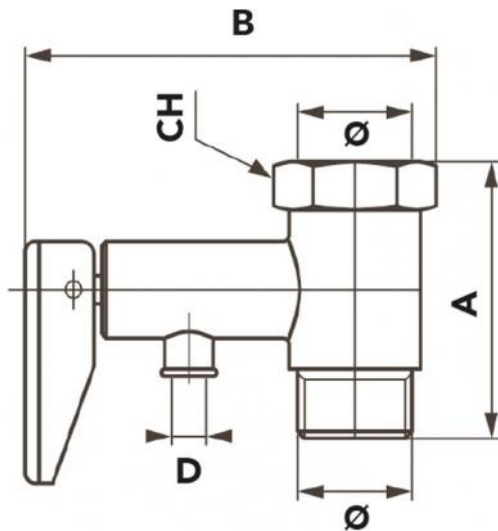

# PESANTE

safety and check valve with lever for water heaters

- cod. 26200090

**DIMENSIONS**

CODE	A [mm]	B [mm]	CH [mm]	D [mm]	Ø
26200090	45	65	25	9	1/2"

**ITEMS**

CODE	DESCRIPTION
26200090	SAFETY AND CHECK VALVE FOR WATER HEATER 1/2" WITH LEVER