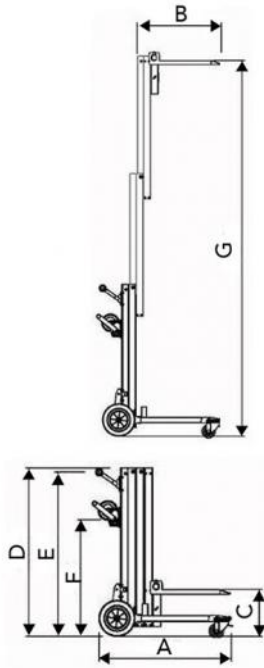

# GIRAFFA 200

telescopic manual lifter

- cod. 11100210

## TECHNICAL SPECIFICATIONS:

- Made of aluminium
- Max load capacity 180 kg
- Folded hoist dimensions 1169 x 778 x 471 mm
- Maximum lifting height 2.88 m
- Removable feet for easy transport of hoist
- Includes swivel castors Ø 76 mm with brake

## DIMENSIONS

CODE	A [mm]	B [mm]	C [mm]	D [mm]	E [mm]	F [mm]	G [mm]
11100210	920	648	324	1169	1138	810	2882