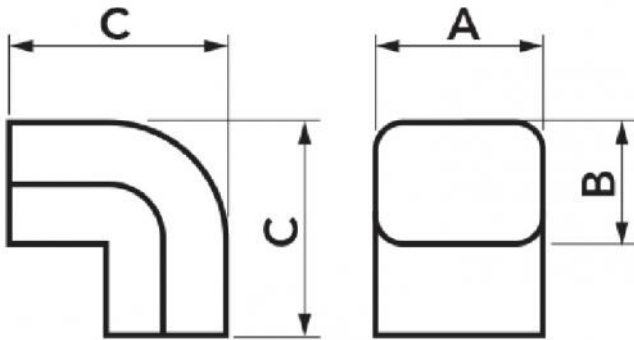

MODELS AVAILABLE:

TOP LINE -
IVORY

NEW LINE -
WHITE

ECO LINE -
PEARL GREY

BROWN LINE -
BROWN

BLACK LINE -
BLACK

DIMENSIONS

CODE	MODEL	LINE	A [mm]	B [mm]	C [mm]
11120260	CA 60 - EXC	TOP LINE	66	56	84
11120272	CA 72 - EXC	TOP LINE	78	68	98
11120210	CA 100 - EXC	TOP LINE	104	78	115
N11120260	CA 60 - EXC	NEW LINE	66	56	84
N11120272	CA 72 - EXC	NEW LINE	78	68	98
N11120210	CA 100 - EXC	NEW LINE	104	78	115
E11120260	CA 60 - EXC	ECO LINE	66	56	84
E11120272	CA 72 - EXC	ECO LINE	78	68	98
E11120210	CA 100 - EXC	ECO LINE	104	78	115
SCD100494	CA 72 - EXC	BROWN LINE	78	68	98
SCD100488	CA 100 - EXC	BROWN LINE	104	78	115
SCD100316	CA 72 - EXC	BLACK LINE	78	68	98
SCD100317	CA 100 - EXC	BLACK LINE	104	78	115
SCD100334	CA 72 - EXC	GREY LINE	78	68	98
SCD100346	CA 100 - EXC	GREY LINE	104	78	115

ITEMS

CODE	DESCRIPTION
11120260	CA 60-EXC - "EXCELLENS CA" LINE ELBOW
11120272	CA 72-EXC - "EXCELLENS CA" LINE ELBOW
11120210	CA 100-EXC - "EXCELLENS CA" LINE ELBOW
N11120260	CA 60-EXC - "EXCELLENS CA" LINE ELBOW
N11120272	CA 72-EXC - "EXCELLENS CA" LINE ELBOW
N11120210	CA 100-EXC - "EXCELLENS CA" LINE ELBOW
E11120260	CA 60-EXC - "EXCELLENS CA" LINE ELBOW
E11120272	CA 72-EXC - "EXCELLENS CA" LINE ELBOW
E11120210	CA 100-EXC - "EXCELLENS CA" LINE ELBOW
SCD100494	ELBOW "EXCELLENS CA" MOD. CA 72-EXC - BROWN LINE
SCD100488	ELBOW "EXCELLENS CA" MOD. CA 100-EXC - BROWN LINE
SCD100316	ELBOW "EXCELLENS CA" MOD. CA 72-EXC - BLACK LINE
SCD100317	ELBOW "EXCELLENS CA" MOD. CA 100-EXC - BLACK LINE
SCD100334	ELBOW "EXCELLENS CA" MOD. CA 72-EXC - GREY LINE
SCD100346	ELBOW "EXCELLENS CA" MOD. CA 100-EXC - GREY LINE