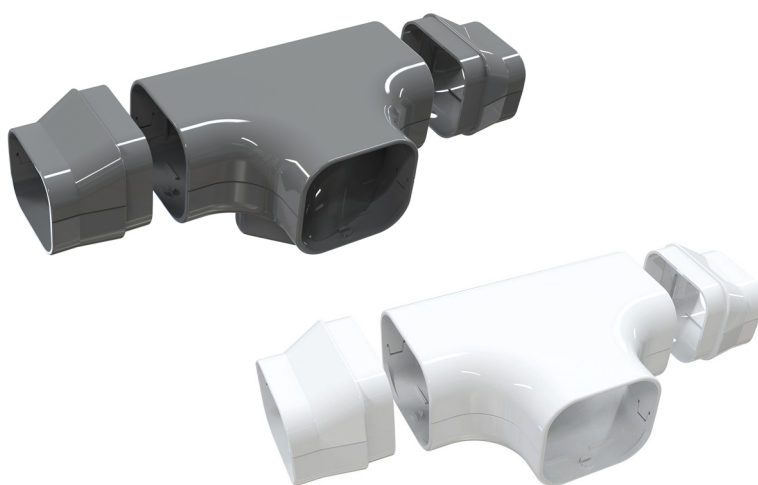

# EXCELLENS DT

“T” shunt

- cod. 11123060 - cod. 11123072 - cod. 11123100
- cod. N11123060 - cod. N11123072 - cod. N11123100
- cod. E11123060 - cod. E11123072 - cod. E11123100
- cod. SCD100478 - cod. SCD100483 - cod. SCD100327
- cod. SCD100328 - cod. SCD100341 - cod. SCD100351

## TECHNICAL SPECIFICATIONS:

DT 60 composed of: no. 1 "T" 72 and no. 2 reductions RC 72/60-EXC  
DT 72 composed of: no. 1 "T" 100 and no. 2 reductions RC 100/72-EXC  
DT 100 composed of: no. 1 "T" 100 without reductions

## MODELS AVAILABLE:

TOP LINE -  
IVORY

NEW LINE -  
WHITE

ECO LINE -  
PEARL GREY

BROWN LINE -  
BROWN

BLACK LINE -  
BLACK

## DIMENSIONS

CODE	MODEL	LINE	A [mm]	B [mm]	C [mm]	D [mm]	E [mm]
11123060	DT 60 - EXC	TOP LINE	66	56	166	125	38
11123072	DT 72 - EXC	TOP LINE	78	68	200	150	40
11123100	DT 100 - EXC	TOP LINE	104	78	200	150	
N11123060	DT 60 - EXC	NEW LINE	66	56	166	125	38
N11123072	DT 72 - EXC	NEW LINE	78	68	200	150	40
N11123100	DT 100 - EXC	NEW LINE	104	78	200	150	
E11123060	DT 60 - EXC	ECO LINE	66	56	166	125	38
E11123072	DT 72 - EXC	ECO LINE	78	68	200	150	40
E11123100	DT 100 - EXC	ECO LINE	104	78	200	150	
SCD100478	DT 72 - EXC	BROWN LINE	78	68	200	150	40
SCD100483	DT 100 - EXC	BROWN LINE	104	78	200	150	
SCD100327	DT 72 - EXC	BLACK LINE	78	68	200	150	40
SCD100328	DT 100 - EXC	BLACK LINE	104	78	200	150	
SCD100341	DT 72 - EXC	GREY LINE	78	68	200	150	40
SCD100351	DT 100 - EXC	GREY LINE	104	78	200	150	