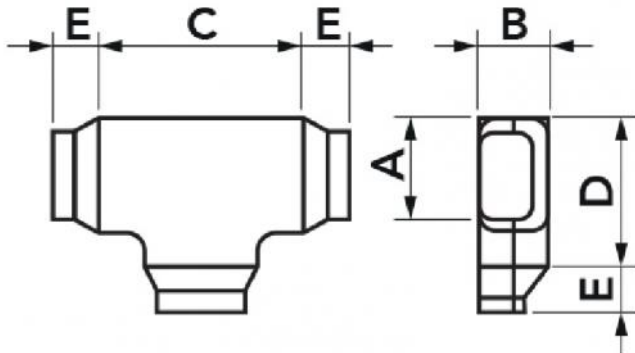

## DIMENSIONS

CODE	MODEL	LINE	A [mm]	B [mm]	C [mm]	D [mm]	E [mm]
11123060	DT 60 - EXC	TOP LINE	66	56	166	125	38
11123072	DT 72 - EXC	TOP LINE	78	68	200	150	40
11123100	DT 100 - EXC	TOP LINE	104	78	200	150	
N11123060	DT 60 - EXC	NEW LINE	66	56	166	125	38
N11123072	DT 72 - EXC	NEW LINE	78	68	200	150	40
N11123100	DT 100 - EXC	NEW LINE	104	78	200	150	
E11123060	DT 60 - EXC	ECO LINE	66	56	166	125	38
E11123072	DT 72 - EXC	ECO LINE	78	68	200	150	40
E11123100	DT 100 - EXC	ECO LINE	104	78	200	150	
SCD100478	DT 72 - EXC	BROWN LINE	78	68	200	150	40
SCD100483	DT 100 - EXC	BROWN LINE	104	78	200	150	
SCD100327	DT 72 - EXC	BLACK LINE	78	68	200	150	40
SCD100328	DT 100 - EXC	BLACK LINE	104	78	200	150	
SCD100341	DT 72 - EXC	GREY LINE	78	68	200	150	40
SCD100351	DT 100 - EXC	GREY LINE	104	78	200	150	

ITEMS

CODE	DESCRIPTION
11123060	DT 60-EXC - "EXCELLENS DT" LINE T-BRANCH
11123072	DT 72-EXC - "EXCELLENS DT" LINE T-BRANCH
11123100	DT 100-EXC - "EXCELLENS DT" LINE T-BRANCH
N11123060	DT 60-EXC - "EXCELLENS DT" LINE T-BRANCH
N11123072	DT 72-EXC - "EXCELLENS DT" LINE T-BRANCH
N11123100	DT 100-EXC - "EXCELLENS DT" LINE T-BRANCH
E11123060	DT 60-EXC - "EXCELLENS DT" LINE T-BRANCH
E11123072	DT 72-EXC - "EXCELLENS DT" LINE T-BRANCH
E11123100	DT 100-EXC - "EXCELLENS DT" LINE T-BRANCH
SCD100478	"T" BRANCH "EXCELLENS DT" MOD. DT 72-EXC - BROWN LINE
SCD100483	"T" BRANCH "EXCELLENS DT" MOD. DT 100-EXC - BROWN LINE
SCD100327	"T" BRANCH "EXCELLENS DT" MOD. DT 72-EXC - BLACK LINE
SCD100328	"T" BRANCH "EXCELLENS DT" MOD. DT 100-EXC - BLACK LINE
SCD100341	"T" BRANCH "EXCELLENS DT" MOD. DT 72-EXC - GREY LINE
SCD100351	"T" BRANCH "EXCELLENS DT" MOD. DT 100-EXC - GREY LINE