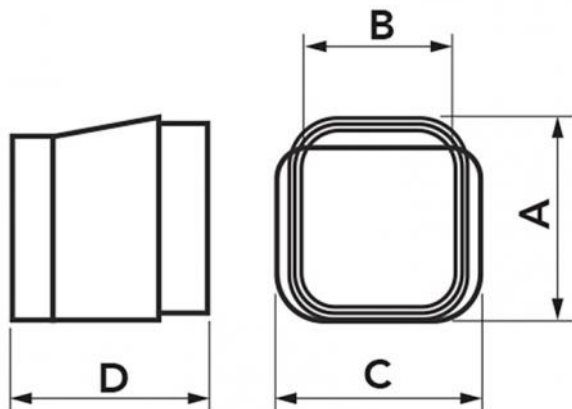

## TECHNICAL SPECIFICATIONS:

- Stiff, shockproof, anti-UVA and recyclable PVC
- Interlocking bottom and lid
- Duct profile locating ridge
- Allows duct to rotate from one wall to the other by 90°
- Heat shrink barcode packaging
- Galvanised screws
- Paintable
- Operating temperature -20°C / +60°C

## DIMENSIONS

CODE	MODEL	LINE	A [mm]	B [mm]	C [mm]	D [mm]
11122140	MRU 60 - EXC	TOP LINE	66	56	66	62
11122150	MRU 72 - EXC	TOP LINE	78	68	78	74
11122160	MRU 100 - EXC	TOP LINE	104	78	104	103
N11122140	MRU 60 - EXC	NEW LINE	66	56	66	62
N11122150	MRU 72 - EXC	NEW LINE	78	68	78	74
N11122160	MRU 100 - EXC	NEW LINE	104	78	104	103
E11122140	MRU 60 - EXC	ECO LINE	66	56	66	62
E11122150	MRU 72 - EXC	ECO LINE	78	68	78	74
E11122160	MRU 100 - EXC	ECO LINE	104	78	104	103