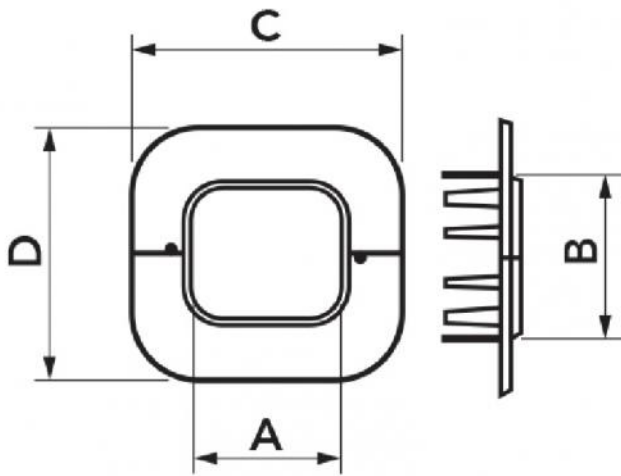

## TECHNICAL SPECIFICATIONS:

- In high impact resistance plastic, recyclable
- Outer cover flange
- Heat shrink barcode packaging
- Made of 2 interlocking pieces
- Allows pipes to transit walls with an excellent cosmetic look
- Paintable
- Operating temperature -20°C / +60°C

## DIMENSIONS

CODE	MODEL	LINE	A [mm]	B [mm]	C [mm]	D [mm]
11122060	RM 60 - EXC	TOP LINE	66	56	105	97
11122072	RM 72 - EXC	TOP LINE	78	68	120	112
11122100	RM 100 - EXC	TOP LINE	104	78	167	143
N11122060	RM 60 - EXC	NEW LINE	66	56	105	97
N11122072	RM 72 - EXC	NEW LINE	78	68	120	112
N11122100	RM 100 - EXC	NEW LINE	104	78	167	143
E11122060	RM 60 - EXC	ECO LINE	66	56	105	97
E11122072	RM 72 - EXC	ECO LINE	78	68	120	112
E11122100	RM 100 - EXC	ECO LINE	104	78	167	143
SCD100492	RM 72 - EXC	BROWN LINE	78	68	120	112
SCD100493	RM 100 - EXC	BROWN LINE	104	78	167	143
SCD100321	RM 72 - EXC	BLACK LINE	78	68	120	112
SCD100322	RM 100 - EXC	BLACK LINE	104	78	167	143
SCD100339	RM 72 - EXC	GREY LINE	78	68	120	112
SCD100348	RM 100 - EXC	GREY LINE	104	78	167	143