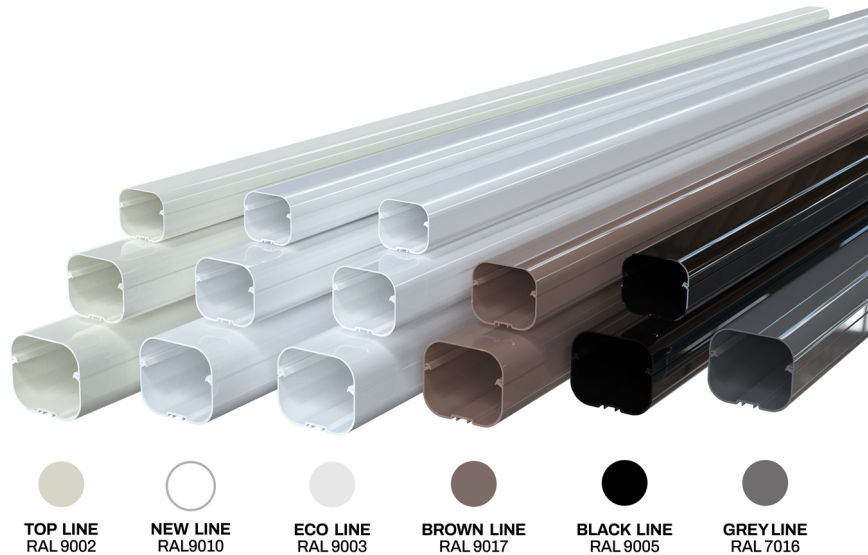

## TECHNICAL SPECIFICATIONS:

- High impact resistance plastic, recyclable
- Rounded bottom and lid
- Clip-together central fastening
- Pre-punched slots in bottom for wall mounting
- Prepared for insertion of the mini pumps Easy Flow, Easy One, Aqua Split (only model T 72-EXC)
- Length 2 m
- Paintable
- Operating temperature -20°C / +60°C
- Temperatura di esercizio colorati -20°C / +75°C

**MODELS AVAILABLE:**

TOP LINE -  
IVORY

NEW LINE -  
WHITE

ECO LINE -  
PEARL GREY

BROWN LINE -  
BROWN

BLACK LINE -  
BLACK