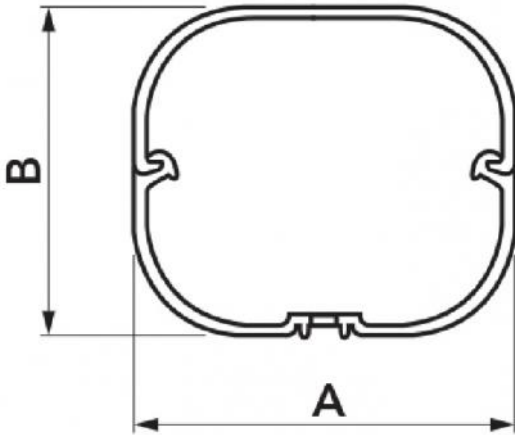

## TECHNICAL SPECIFICATIONS:

- High impact resistance plastic, recyclable
- Rounded bottom and lid
- Clip-together central fastening
- Pre-punched slots in bottom for wall mounting
- Prepared for insertion of the mini pumps Easy Flow, Easy One, Aqua Split (only model T 72-EXC)
- Length 2 m
- Paintable
- Operating temperature -20°C / +60°C
- Temperatura di esercizio colorati -20°C / +75°C

## DIMENSIONS

| CODE      | MODEL       | LINE       | A [mm] | B [mm] |
|-----------|-------------|------------|--------|--------|
| 11120060  | T 60 - EXC  | TOP LINE   | 60     | 52     |
| 11120072  | T 72 - EXC  | TOP LINE   | 72     | 64     |
| 11120010  | T 100 - EXC | TOP LINE   | 98     | 73     |
| N11120060 | T 60 - EXC  | NEW LINE   | 60     | 52     |
| N11120072 | T 72 - EXC  | NEW LINE   | 72     | 64     |
| N11120010 | T 100 - EXC | NEW LINE   | 98     | 73     |
| E11120060 | T 60 - EXC  | ECO LINE   | 60     | 52     |
| E11120072 | T 72 - EXC  | ECO LINE   | 72     | 64     |
| E11120010 | T 100 - EXC | ECO LINE   | 98     | 73     |
| SCD100006 | T 72 - EXC  | BROWN LINE | 72     | 64     |
| SCD100008 | T 100 - EXC | BROWN LINE | 98     | 73     |
| SCD100617 | T 72 - EXC  | BROWN LINE | 72     | 64     |
| SCD100618 | T 100 - EXC | BROWN LINE | 98     | 73     |
| SCD100051 | T 72 - EXC  | BLACK LINE | 72     | 64     |
| SCD100053 | T 100 - EXC | BLACK LINE | 98     | 73     |
| SCD100608 | T 72 - EXC  | BLACK LINE | 72     | 64     |
| SCD100609 | T 100 - EXC | BLACK LINE | 98     | 73     |
| SCD100184 | T 72 - EXC  | GREY LINE  | 72     | 64     |
| SCD100619 | T 72 - EXC  | GREY LINE  | 72     | 64     |
| SCD100623 | T 100 - EXC | GREY LINE  | 98     | 73     |