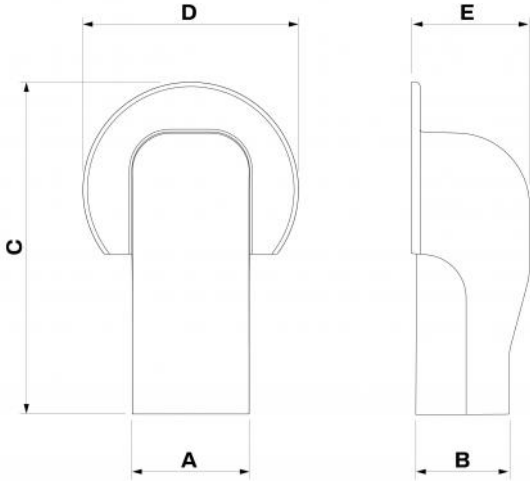

## AVAILABLE MODELS

TOP LINE -  
IVORY

NEW LINE -  
WHITE

ECO LINE -  
PEARL GREY  
RAI 9003

BROWN LINE -  
BROWN

BLACK LINE -  
BLACK

## DIMENSIONS

CODE	MODEL	A [mm]	B [mm]	C [mm]	D [mm]	E [mm]
SCD100274	TMR EXC 60 TOP LINE	67	56	190	124	68
SCD100276	TMR EXC 72 TOP LINE	78	68	210	140	78
SCD100278	TMR EXC 100 TOP LINE	102	78	240	170	92
SCD100280	TMR EXC 60 NEW LINE	67	56	190	124	68
SCD100282	TMR EXC 72 NEW LINE	78	68	210	140	78
SCD100284	TMR EXC 100 NEW LINE	102	78	240	170	92
SCD100286	TMR EXC 60 ECO LINE	67	56	190	124	68
SCD100288	TMR EXC 72 ECO LINE	78	68	210	140	78
SCD100290	TMR EXC 100 ECO LINE	102	78	240	170	92
SCD100292	TMR EXC 60 BROWN LINE	67	56	190	124	68
SCD100294	TMR EXC 72 BROWN LINE	78	68	210	140	78
SCD100296	TMR EXC 100 BROWN LINE	102	78	240	170	92
SCD100298	TMR EXC 60 BLACK LINE	67	56	190	124	68
SCD100300	TMR EXC 72 BLACK LINE	78	68	210	140	78
SCD100302	TMR EXC 100 BLACK LINE	102	78	240	170	92
SCD100304	TMR EXC 60 GREY LINE	67	56	190	124	68
SCD100306	TMR EXC 72 GREY LINE	78	68	210	140	78
SCD100308	TMR EXC 100 GREY LINE	102	78	240	170	92