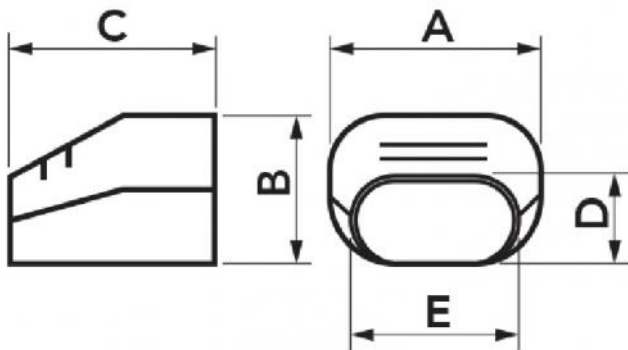

TECHNICAL SPECIFICATIONS:

- In high impact resistance plastic, recyclable
- Interlocking bottom and lid
- Duct profile locating ridge
- Heat shrink barcode packaging
- Pre-cut for fastening pipes
- Galvanised screws
- Paintable
- Operating temperature -20°C / +60°C

MODELS AVAILABLE:

TOP LINE -
IVORY

NEW LINE -
WHITE

ECO LINE -
PEARL GREY

BROWN LINE -
BROWN

BLACK LINE -
BLACK

DIMENSIONS

CODE	MODEL	LINE	A [mm]	B [mm]	C [mm]	D [mm]	E [mm]
11124060	TS 60 - EXC	TOP LINE	66	56	75	33	60
11124072	TS 72 - EXC	TOP LINE	78	68	90	35	67
11124100	TS 100 - EXC	TOP LINE	104	78	110	35	67
N11124060	TS 60 - EXC	NEW LINE	66	56	75	33	60
N11124072	TS 72 - EXC	NEW LINE	78	68	90	35	67
N11124100	TS 100 - EXC	NEW LINE	104	78	110	35	67
E11124060	TS 60 - EXC	ECO LINE	66	56	75	33	60
E11124072	TS 72 - EXC	ECO LINE	78	68	90	35	67
E11124100	TS 100 - EXC	ECO LINE	104	78	110	35	67
SCD100479	TS 72 - EXC	BROWN LINE	78	68	90	35	67
SCD100480	TS 100 - EXC	BROWN LINE	104	78	110	35	67
SCD100323	TS 72 - EXC	BLACK LINE	78	68	90	35	67
SCD100324	TS 100 - EXC	BLACK LINE	104	78	110	35	67
SCD100340	TS 72 - EXC	GREY LINE	78	68	90	35	67
SCD100349	TS 100 - EXC	GREY LINE	104	78	110	35	67