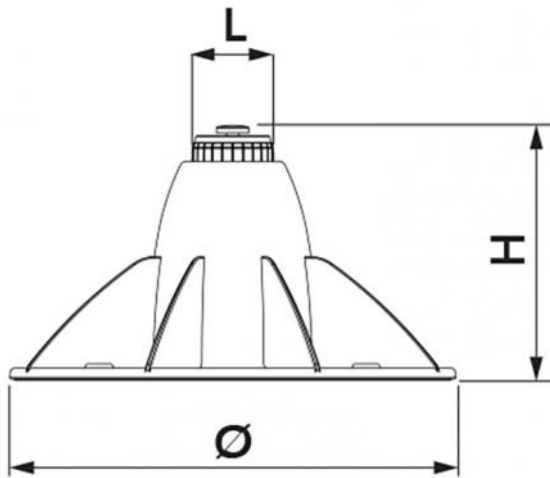

GENIUS 1200R

large adjustable foot mount

- cod. 11105400

TECHNICAL SPECIFICATIONS:

- High mechanical strength
- Rear anti-vibration rubber mat 10 mm
- Built-in spirit level
- #4 holes ready for fastening to the floor
- Adjustable ring nut with non-slip knurling height from 170 to 210 mm
- Fastening with M10 screws
- Stability ribs
- Available in black
- Load capacity up to 1200 kg

DIMENSIONS

CODE	L [mm]	H [mm]	Ø [mm]
11105400	60	170 - 210	330

ITEMS

CODE	DESCRIPTION
11105400	LARGE ADJUSTABLE FOOT MOUNT BLACK "GENIUS 12500R" WITH FIXING SCREWS M10

All rights relating to this publication are the exclusive property of Tecnosystemi SpA.
 Tecnosystemi SpA reserves the right to make changes at any time and without notice, for technical or commercial needs.