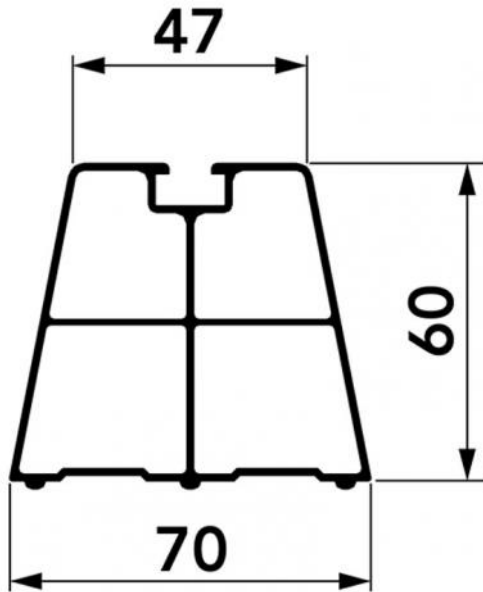

SUELO MINI ECO

floor base pair with vibration-damper

- cod. SCD5E0005 - cod. SCD5E0006 - cod. SCD5E0007
- cod. SCD5E0008

DESCRIPTION:

- The floor base has rubber inserts in the lower part that afford greater stability to the support as well as effective absorption of the vibrations emitted by the unit.
- This basic floor model is made of rigid and shockproof recycled PVC in ivory colour that is resistant to high temperatures and is equipped with a dedicated guide that, through the use of bolts and nuts, allows quick fastening of the condensing unit.
- Closing plugs are also optionally available, for quick installation, which guarantee a high aesthetic result.
- With moulded back rubber vibration damping strips

TECHNICAL SPECIFICATIONS:

- Rigid anti-UVA, shockproof recycled PVC
- Black colour
- Rubber support base
- Sizes 330 - 400 - 470 - 1000
- Screws supplied M8

TECHNICAL DATA

CODE	CAPACITY [kg/1 pc.]
SCD5E0005	90
SCD5E0006	130
SCD5E0007	180
SCD5E0008	300