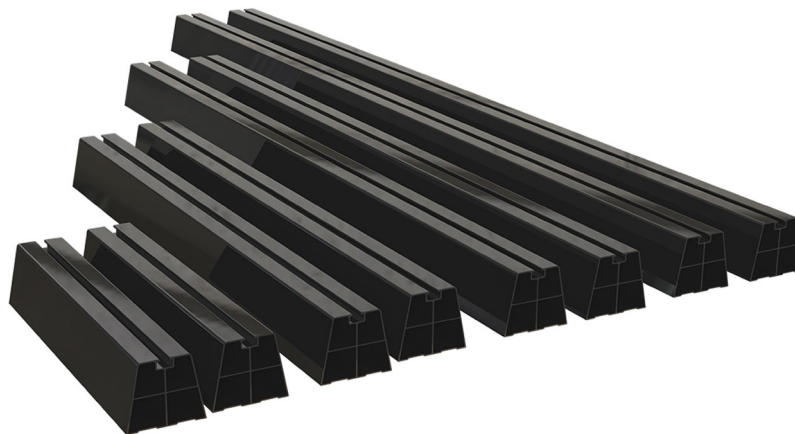

SUELO MINI ECO

floor base pair with vibration-damper

- cod. SCD5E0005 - cod. SCD5E0006 - cod. SCD5E0007
- cod. SCD5E0008

DESCRIPTION:

- The floor base has rubber inserts in the lower part that afford greater stability to the support as well as effective absorption of the vibrations emitted by the unit.
- This basic floor model is made of rigid and shockproof recycled PVC in ivory colour that is resistant to high temperatures and is equipped with a dedicated guide that, through the use of bolts and nuts, allows quick fastening of the condensing unit.
- Closing plugs are also optionally available, for quick installation, which guarantee a high aesthetic result.
- With moulded back rubber vibration damping strips

TECHNICAL SPECIFICATIONS:

- Rigid anti-UVA, shockproof recycled PVC
- Black colour
- Rubber support base
- Sizes 330 - 400 - 470 - 1000
- Screws supplied M8

TECHNICAL DATA

CODE	CAPACITY [kg/1 pc.]
SCD5E0005	90
SCD5E0006	130
SCD5E0007	180
SCD5E0008	300

ITEMS

CODE	DESCRIPTION
SCD5E0005	FLOOR MOUNTING BLOCK COUPLE "SUELO MINI ECO 330-E" - BLACK
SCD5E0006	FLOOR MOUNTING BLOCK COUPLE "SUELO MINI ECO 400-E" - BLACK
SCD5E0007	FLOOR MOUNTING BLOCK COUPLE "SUELO MINI ECO 470-E" - BLACK
SCD5E0008	FLOOR MOUNTING BLOCK COUPLE "SUELO MINI ECO 1000-E" - BLACK