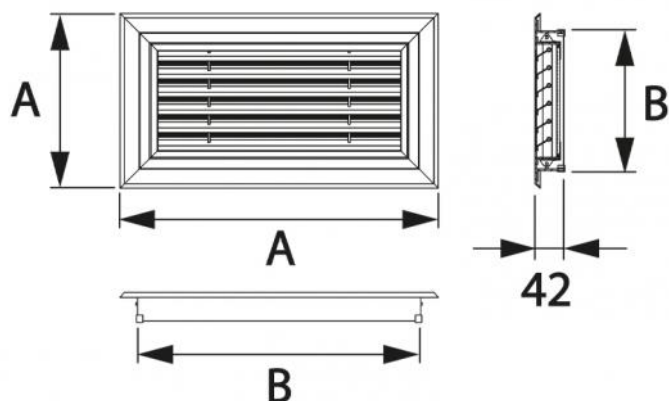

# Recovery grid in white PVC

- cod. PWC200075 - cod. PWC200076 - cod. PWC200077  
- cod. PWC200081 - cod. PWC200082 - cod. PWC200083

## TECHNICAL SPECIFICATIONS:

- Made of white RAL 9016 PVC
- Removable grid and filter

**DIMENSIONS:**

CODE	A [mm]	B [mm]	AIR FLOW RATE [m³/h]
PWC200075	442x192	395x145	230
PWC200076	642x242	595x195	370
PWC200077	442x242	395x195	250
PWC200081	342x192	295x145	180
PWC200082	542x192	495x145	290
PWC200083	542x242	495x195	320