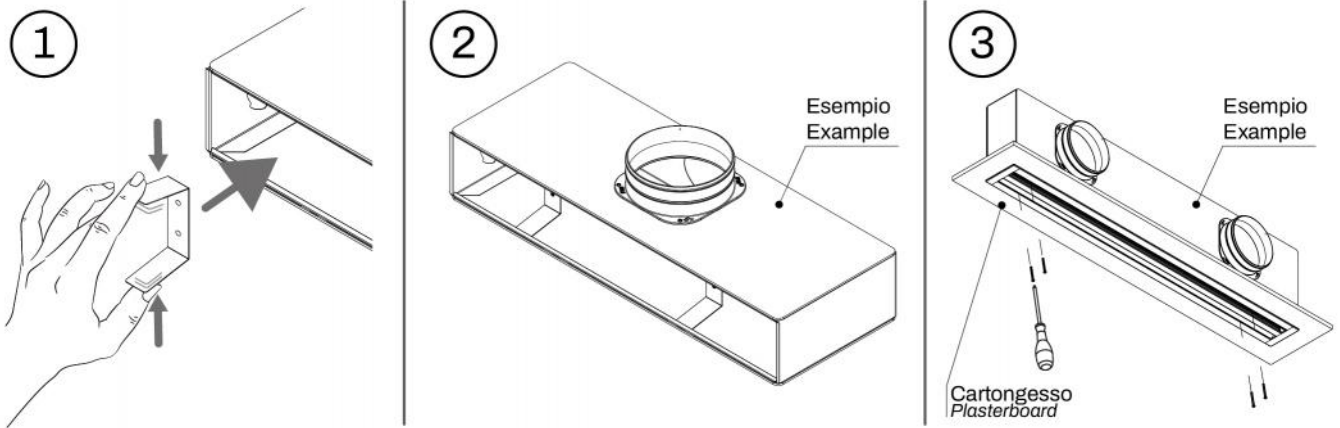

INFORMATION

The table data refer to 1000 mm long visible linear diffusers

SHORTCUT DIAGRAM

EXAMPLE OF OPERATION

BUILT-IN INSTALLATION BOX FOR WALLS

EXAMPLE OF INSTALLATION:

EXAMPLE OF CONTINUITY KIT FIXING

ITEMS