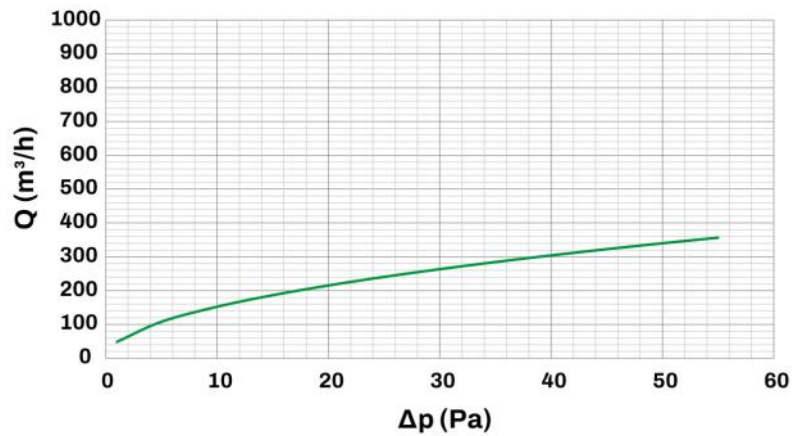

DIMENSIONS

CODE	L [mm]	L1 [mm]	A [mm]	B [mm]	C [mm]
PWD301611	600	645	66	49	60
PWD301620	800	845	66	49	60
PWD301629	1000	1045	66	49	60
PWD301638	1500	1545	66	49	60
PWD301647	2000	2045	66	49	60

INFORMATION

Measures are indicated in millimetres (mm), unless otherwise specified.

LOAD CAPACITY AND PRESSURE DROP CURVES 1 SLOT

Ak [m²]	Qv min [m³/h]	Qv max [m³/h]	L _{wa} min [dB(A)]	Lwa max [dB(A)]	DP min [Pa]	DP max [Pa]
0.021	150	340	32	46	10	50