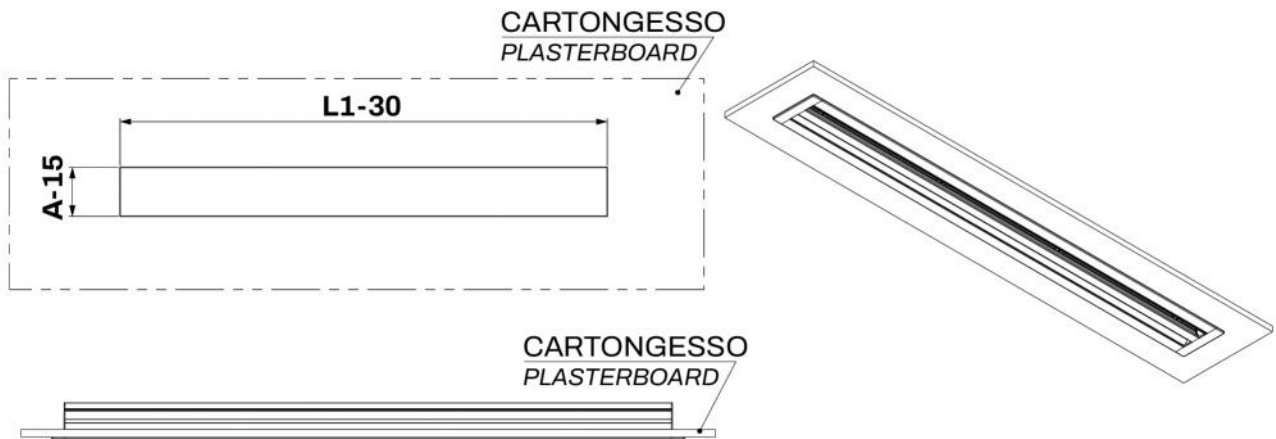

INFORMATION

The table data refer to 1000 mm long visible linear diffusers

SHORTCUT DIAGRAM

EXAMPLE OF OPERATION

BUILT-IN INSTALLATION BOX FOR WALLS

EXAMPLE OF INSTALLATION:

EXAMPLE OF CONTINUITY KIT FIXING

ITEMS