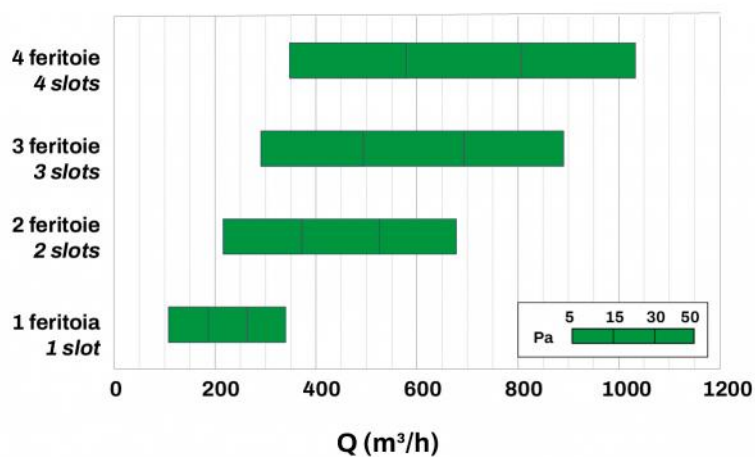

SHORTCUT DIAGRAM