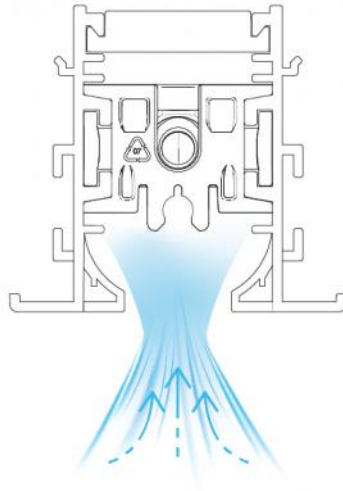

DIMENSIONS

CODE	L [mm]	L1 [mm]	A [mm]	B [mm]	C [mm]
PWD301611	600	645	66	49	60
PWD301620	800	845	66	49	60
PWD301629	1000	1045	66	49	60
PWD301638	1500	1545	66	49	60
PWD301647	2000	2045	66	49	60

INFORMATION

Measures are indicated in millimetres (mm), unless otherwise specified.

LOAD CAPACITY AND PRESSURE DROP CURVES 1 SLOT

Ak [m²]	Qv min [m³/h]	Qv max [m³/h]	L _{wa} min [dB(A)]	Lwa max [dB(A)]	DP min [Pa]	DP max [Pa]
0.021	150	340	32	46	10	50

INFORMATION

The table data refer to 1000 mm long visible linear diffusers

SHORTCUT DIAGRAM

EXAMPLE OF OPERATION

BUILT-IN INSTALLATION BOX FOR WALLS

EXAMPLE OF INSTALLATION:

EXAMPLE OF CONTINUITY KIT FIXING

ITEMS