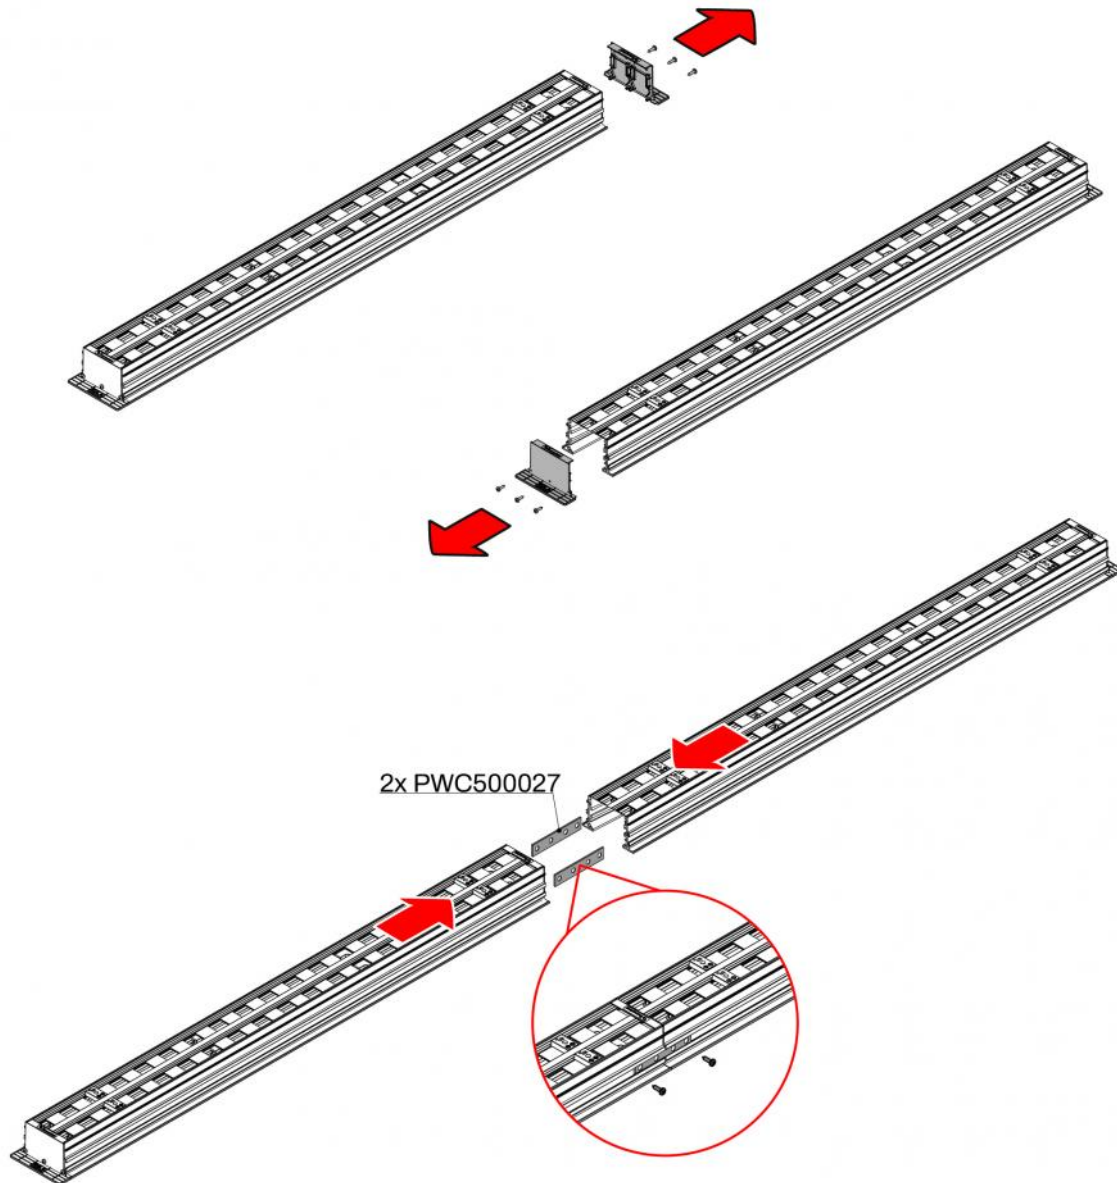

INFORMATION

The table data refer to 1000 mm long visible linear diffusers

SHORTCUT DIAGRAM

EXAMPLE OF OPERATION

BUILT-IN INSTALLATION BOX FOR WALLS

EXAMPLE OF INSTALLATION:

EXAMPLE OF CONTINUITY KIT FIXING

ITEMS