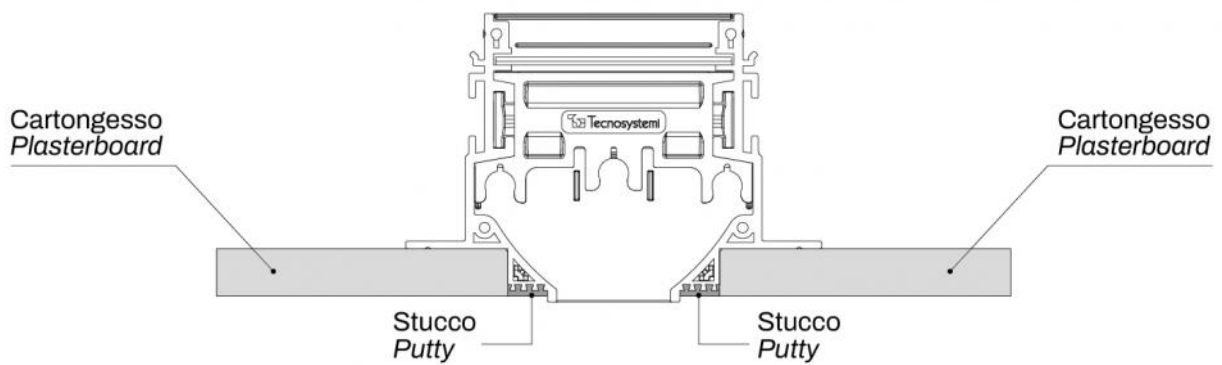

INFORMATION

The table data refer to 1000 mm long linear retracting diffusers

SHORTCUT DIAGRAM

EXAMPLE OF VERTICAL FLOW

BUILT-IN INSTALLATION BOX FOR WALLS

EXAMPLE OF INSTALLATION:

GROUTING

DAMPER ADJUSTMENT