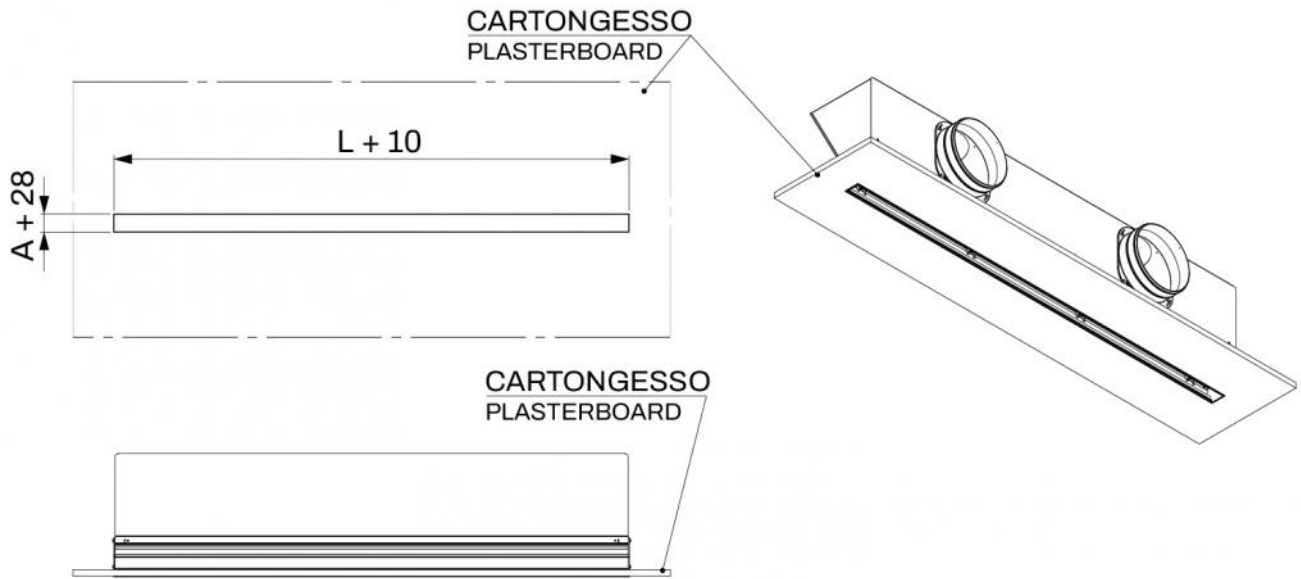

INFORMATION

The table data refer to 1000 mm long linear retracting diffusers

SHORTCUT DIAGRAM

EXAMPLE OF VERTICAL FLOW

BUILT-IN INSTALLATION BOX FOR WALLS

EXAMPLE OF INSTALLATION:

GROUTING

DAMPER ADJUSTMENT