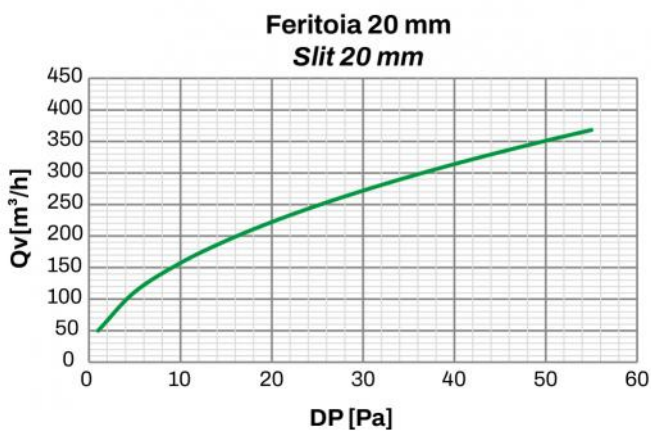

ACCESSORIES

- False ceiling brackets, included.
- Continuity kit, can be purchased separately.

DIMENSIONS

CODE	L [mm]	A [mm]	A1 [mm]	COUPLING Ø50
PWD301408	600	20	100	1
PWD301409	600	20	100	1
PWD301416	600	30	110	1
PWD301417	600	30	110	1
PWD301424	800	20	100	2
PWD301425	800	20	100	2
PWD301432	800	30	110	2
PWD301433	800	30	110	2
PWD301440	1000	20	100	2
PWD301441	1000	20	100	2
PWD301448	1000	30	110	2
PWD301449	1000	30	110	2
PWD301456	1500	20	100	3
PWD301457	1500	20	100	3
PWD301464	1500	30	110	3
PWD301465	1500	30	110	3
PWD301472	2000	20	100	4
PWD301473	2000	20	100	4
PWD301480	2000	30	110	4
PWD301481	2000	30	110	4

INFORMATION

Measures are indicated in millimetres (mm), unless otherwise specified.

The plasterboard thickness calculated for these configurations is 12.5 mm (not included in the supply).

TECHNICAL DATA

DIFFUSER	TECHNICAL SPECIFICATIONS
Material:	Anti-condensate PVC
Colour:	White / Black
Flammability rating:	V0
Operating temperature	-30°C ... +60°C

LOAD CAPACITY AND PRESSURE DROP CURVES

MODEL	Ak [m²]	Qv min [m³/h]	Qv max [m³/h]	Lwa min [dB(A)]	Lwa max [dB(A)]	DP min [Pa]	DP max [Pa]
SLOT 20	0.02	155	350	32	46	10	50
SLOT 30	0.03	210	465	33	47	10	50