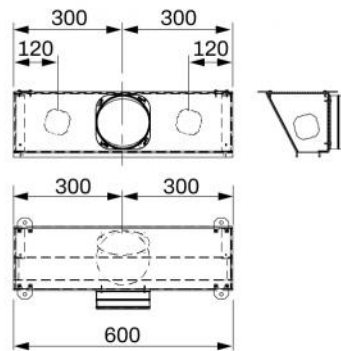

INFORMATION

Measures are indicated in millimetres (mm), unless otherwise specified.

The plasterboard thickness calculated for these configurations is 12.5 mm (not included in the supply).

TECHNICAL DATA

DIFFUSER	TECHNICAL SPECIFICATIONS
Material:	Anti-condensate PVC
Colour:	White / Black
Flammability rating:	V0
Operating temperature	-30°C ... +60°C

LOAD CAPACITY AND PRESSURE DROP CURVES

MODEL	Ak [m²]	Qv min [m³/h]	Qv max [m³/h]	Lwa min [dB(A)]	Lwa max [dB(A)]	DP min [Pa]	DP max [Pa]
SLOT 20	0.02	155	350	32	46	10	50
SLOT 30	0.03	210	465	33	47	10	50

INFORMATION

The table data refer to 1000 mm long linear retracting diffusers

SHORTCUT DIAGRAM

EXAMPLE OF VERTICAL FLOW

BUILT-IN INSTALLATION BOX FOR WALLS

EXAMPLE OF INSTALLATION:

GROUTING

DAMPER ADJUSTMENT

Use a screwdriver to adjust the damper, acting beneath the diffuser.

DIMENSIONAMENTI PREDISPOSIZIONI L. 600

DIMENSIONAMENTI PREDISPOSIZIONI L. 800

DIMENSIONAMENTI PREDISPOSIZIONI L. 1000

DIMENSIONAMENTI PREDISPOSIZIONI L. 1500