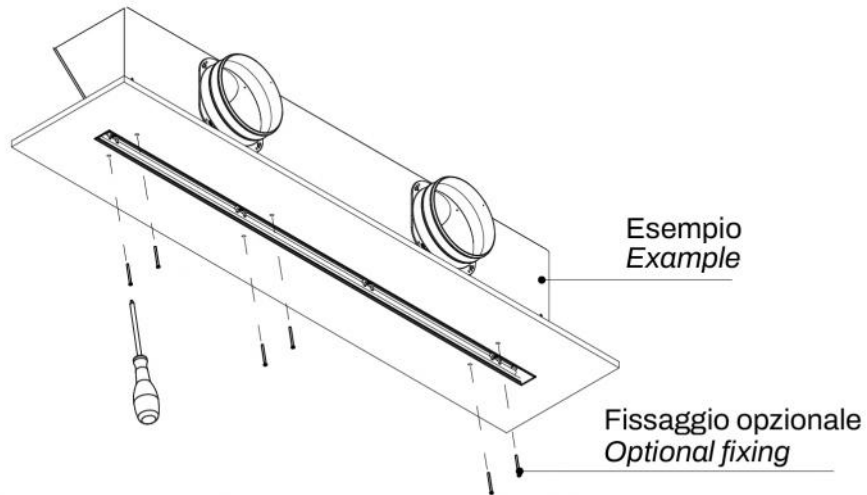

INFORMATION

The table data refer to 1000 mm long linear retracting diffusers

SHORTCUT DIAGRAM

EXAMPLE OF VERTICAL FLOW

BUILT-IN INSTALLATION BOX FOR WALLS

EXAMPLE OF INSTALLATION:

GROUTING

DAMPER ADJUSTMENT