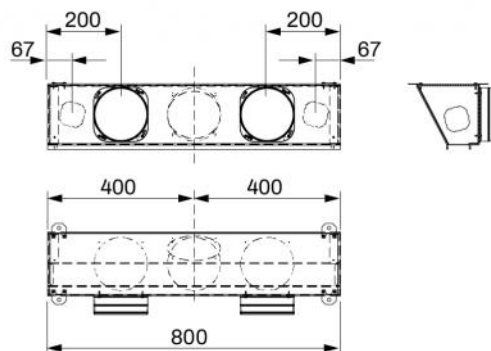

DIMENSIONAMENTI PREDISPOSIZIONI L. 800