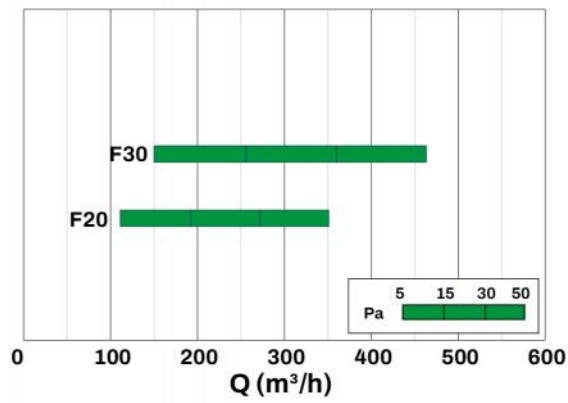

SHORTCUT DIAGRAM