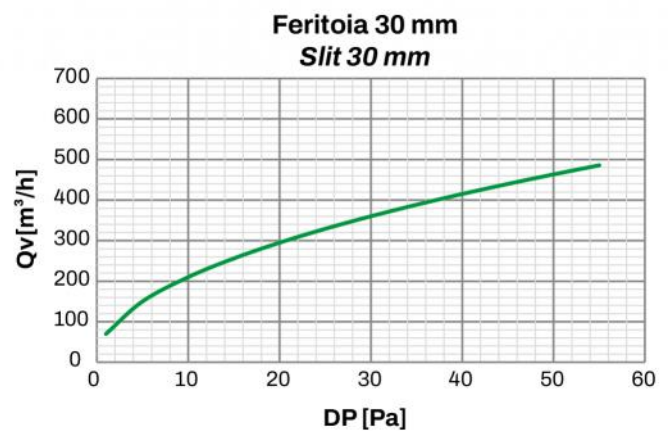

INFORMATION

Measures are indicated in millimetres (mm), unless otherwise specified.

The plasterboard thickness calculated for these configurations is 12.5 mm (not included in the supply).

TECHNICAL DATA

DIFFUSER	TECHNICAL SPECIFICATIONS
Material:	Anti-condensate PVC
Colour:	White / Black
Flammability rating:	V0
Operating temperature	-30°C ... +60°C

LOAD CAPACITY AND PRESSURE DROP CURVES

MODEL	Ak [m²]	Qv min [m³/h]	Qv max [m³/h]	Lwa min [dB(A)]	Lwa max [dB(A)]	DP min [Pa]	DP max [Pa]
SLOT 20	0.02	155	350	32	46	10	50
SLOT 30	0.03	210	465	33	47	10	50