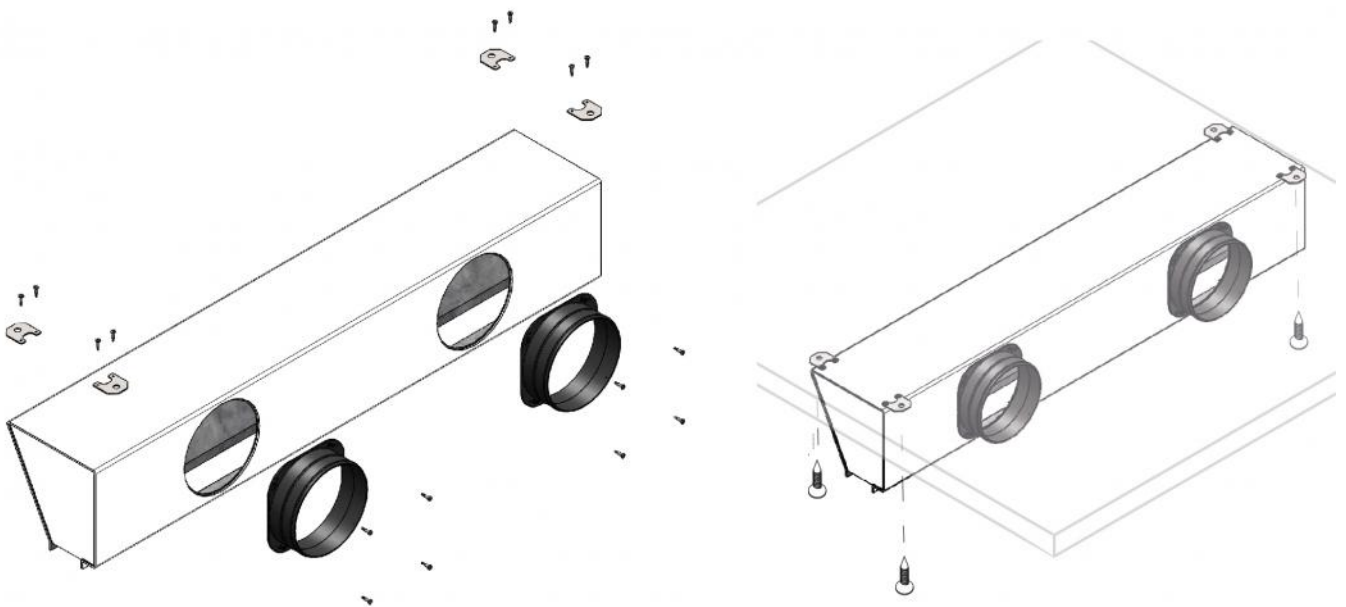

INFORMATION

The table data refer to 1000 mm long linear retracting diffusers

SHORTCUT DIAGRAM

EXAMPLE OF VERTICAL FLOW

BUILT-IN INSTALLATION BOX FOR WALLS

EXAMPLE OF INSTALLATION:

GROUTING

DAMPER ADJUSTMENT