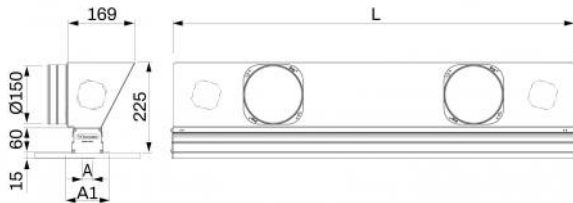

- False ceiling brackets, included.
- Continuity kit, can be purchased separately.

DIMENSIONS

CODE	L [mm]	A [mm]	A1 [mm]	COUPLING Ø50
PWD301408	600	20	100	1
PWD301409	600	20	100	1
PWD301416	600	30	110	1
PWD301417	600	30	110	1
PWD301424	800	20	100	2
PWD301425	800	20	100	2
PWD301432	800	30	110	2
PWD301433	800	30	110	2
PWD301440	1000	20	100	2
PWD301441	1000	20	100	2
PWD301448	1000	30	110	2
PWD301449	1000	30	110	2
PWD301456	1500	20	100	3
PWD301457	1500	20	100	3
PWD301464	1500	30	110	3
PWD301465	1500	30	110	3
PWD301472	2000	20	100	4
PWD301473	2000	20	100	4
PWD301480	2000	30	110	4
PWD301481	2000	30	110	4

INFORMATION

Measures are indicated in millimetres (mm), unless otherwise specified.