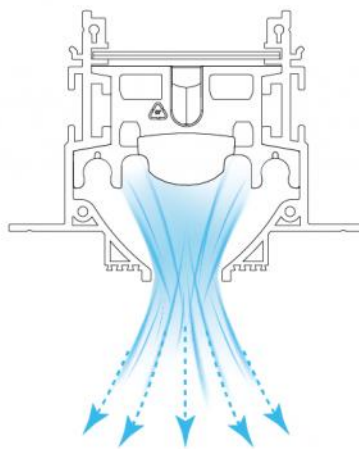

EXAMPLE OF VERTICAL FLOW