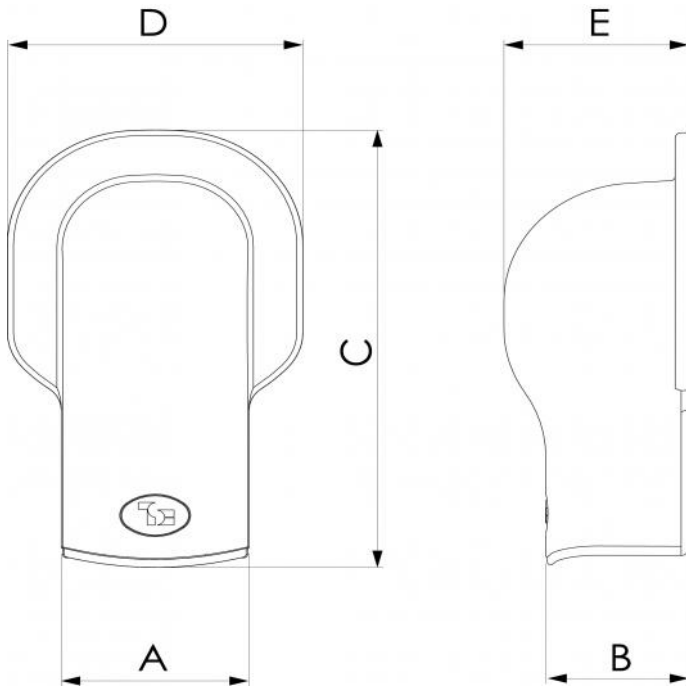

## flanged square wall terminal

- cod. SCD100248 - cod. SCD100249 - cod. SCD100250  
- cod. SCD100251 - cod. SCD100256 - cod. SCD100257  
- cod. SCD100258 - cod. SCD100259 - cod. SCD100269  
- cod. SCD100270 - cod. SCD100271 - cod. SCD100272

## DESCRIPTION

Flanged square wall-mounted terminal for ducts of the OPTIMA series, in high impact resistance plastic, recyclable. The terminal was designed with a quick and easy slot-in fixing system. The wall terminal has a large external flange with an innovative square shape, pre-cut slots for the discharge pipe outfeed and 3 pre-cut holes for wall fixing if required. Le caratteristiche dell'innovativo materiale ne consentono un utilizzo con temperature che vanno da -20°C a +60°C per i bianchi e da -20°C a +75°C per i colorati.

## DIMENSIONS

CODE	MODEL	A [mm]	B [mm]	C [mm]	D [mm]	E [mm]
SCD100248	TMQ OPT 62 W	63	46	166	99	63
SCD100249	TMQ OPT 75 W	77	58	193	113	75
SCD100250	TMQ OPT 102 W	100	69	222	140	85
SCD100251	TMQ OPT 135 W	135	84	262	181	100
SCD100256	TMQ OPT 62 G	63	46	166	99	63
SCD100257	TMQ OPT 75 G	77	58	193	113	75
SCD100258	TMQ OPT 102 G	100	69	222	140	85
SCD100259	TMQ OPT 135 G	135	84	262	181	100
SCD100269	TMQ OPT 62 B	63	46	166	99	63
SCD100270	TMQ OPT 75 B	77	58	193	113	75
SCD100271	TMQ OPT 102 B	100	69	222	140	85
SCD100272	TMQ OPT 135 B	135	84	262	181	100