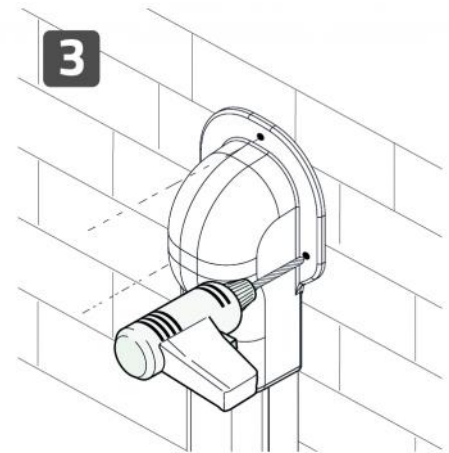

EXAMPLE OF FIXING WITH SILICONE AND SCREWS