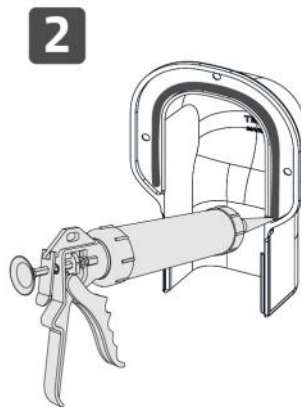

EXAMPLE OF FIXING WITH SILICONE AND SCREWS