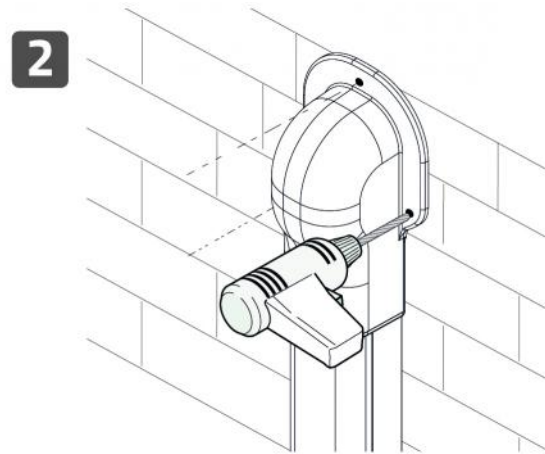

EXAMPLE OF FIXING WITH SCREWS