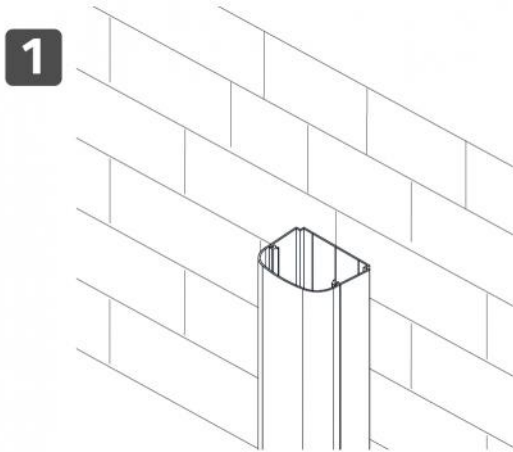

EXAMPLE OF FIXING WITH SCREWS