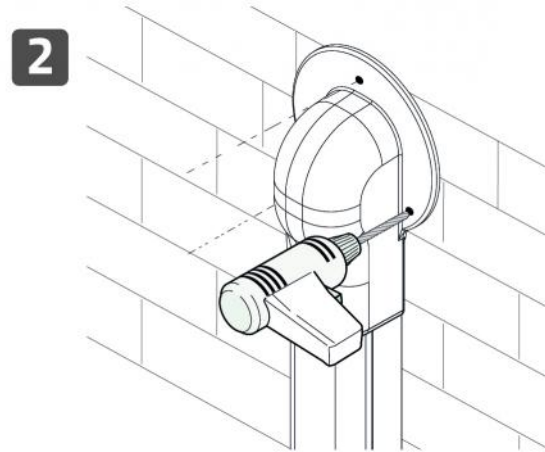

EXAMPLE OF FIXING WITH SCREWS