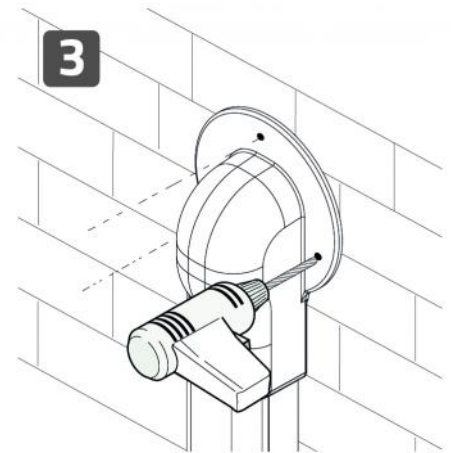

EXAMPLE OF FIXING WITH SILICONE AND SCREWS