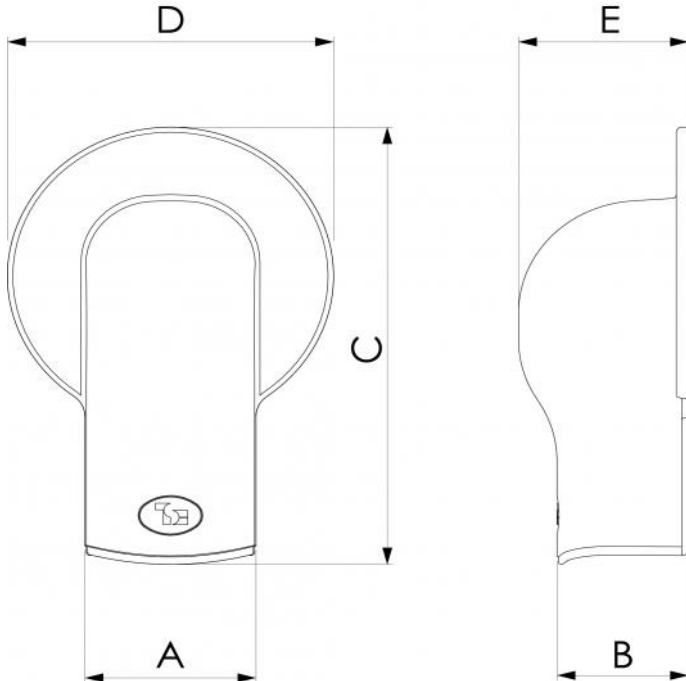

AVAILABLE MODELS

WHITE

BLACK

ANTHRACITE
GREY

DIMENSIONS

| CODE | MODEL | A [mm] | B [mm] | C [mm] | D [mm] | E [mm] |
|-----------|---------------|--------|--------|--------|--------|--------|
| SCD100244 | TMR OPT 62 W | 63 | 48 | 176 | 120 | 62 |
| SCD100245 | TMR OPT 75 W | 77 | 58 | 207 | 140 | 75 |
| SCD100246 | TMR OPT 102 W | 100 | 67 | 237 | 170 | 85 |
| SCD100247 | TMR OPT 135 W | 135 | 84 | 277 | 212 | 100 |
| SCD100252 | TMR OPT 62 G | 63 | 48 | 176 | 120 | 62 |
| SCD100253 | TMR OPT 75 G | 77 | 58 | 207 | 140 | 75 |
| SCD100254 | TMR OPT 102 G | 100 | 67 | 237 | 170 | 85 |
| SCD100255 | TMR OPT 135 G | 135 | 84 | 277 | 212 | 100 |
| SCD100265 | TMR OPT 62 B | 63 | 48 | 176 | 120 | 62 |
| SCD100266 | TMR OPT 75 B | 77 | 58 | 207 | 140 | 75 |
| SCD100267 | TMR OPT 102 B | 100 | 67 | 237 | 170 | 85 |
| SCD100268 | TMR OPT 135 B | 135 | 84 | 277 | 212 | 100 |

EXAMPLE OF FIXING WITH SCREWS

EXAMPLE OF FIXING WITH SILICONE AND SCREWS

ITEMS

| CODE | DESCRIPTION |
|-----------|--|
| SCD100244 | "OPTIMA TMR" ROUND WALL COVER - WHITE - TMR62-OPT |
| SCD100245 | "OPTIMA TMR" ROUND WALL COVER - WHITE - TMR75-OPT |
| SCD100246 | "OPTIMA TMR" ROUND WALL COVER - WHITE - TMR102-OPT |
| SCD100247 | "OPTIMA TMR" ROUND WALL COVER - WHITE - TMR135-OPT |
| SCD100252 | |
| SCD100253 | "OPTIMA TMR" ROUND WALL COVER - GREY - TMR75-OPT |
| SCD100254 | "OPTIMA TMR" ROUND WALL COVER - GREY - TMR102-OPT |
| SCD100255 | "OPTIMA TMR" ROUND WALL COVER - GREY - TMR135-OPT |
| SCD100265 | |
| SCD100266 | "OPTIMA TMR" ROUND WALL COVER - BLACK - TMR75-OPT |
| SCD100267 | "OPTIMA TMR" ROUND WALL COVER - BLACK - TMR102-OPT |
| SCD100268 | "OPTIMA TMR" ROUND WALL COVER - BLACK - TMR135-OPT |