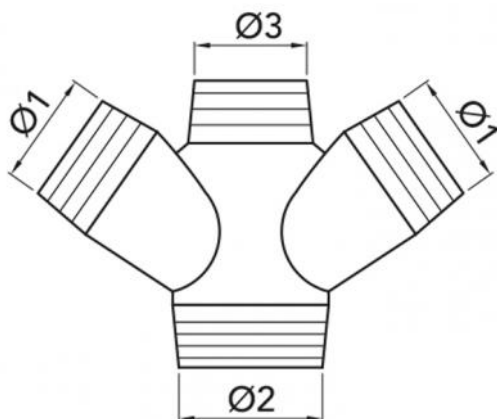

4-way shunt for ducted pipes

- cod. 11126380

TECHNICAL SPECIFICATIONS:

- Made of HD PE.
- 4 Multi-diameter couplings
- Anti-condensation

DIMENSIONS

CODE	FOR TUBES SIZED [mm]	Ø 1 [mm]	Ø 2 [mm]	Ø 3 [mm]
11126380	200 - 150	150	200	150

ITEMS

CODE	DESCRIPTION
11126380	HDPE DOUBLE BRANCH TAKE OFF Ø 200/150/150/150

All rights relating to this publication are the exclusive property of Tecnosystemi SpA.
 Tecnosystemi SpA reserves the right to make changes at any time and without notice, for technical or commercial needs.