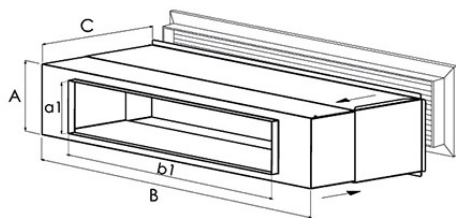

## DESCRIPTION

The “Star” delivery grille is designed to meet the functional and aesthetic needs in the installations of low-prevalence indoor units.

The “Star” delivery grille opens when the machine is switched on and closes when it is switched off, without having to make electrical connections between the machine and the grille itself.

## DIMENSIONS