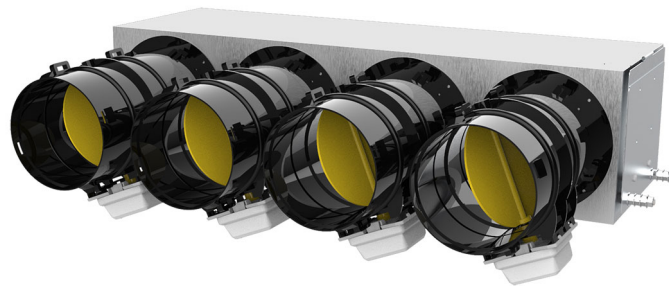

# PROAIR PACK RF AMBRA 4L

with plenum in insulated metal sheet

- cod. GAD400383 - cod. GAD400384 - cod. GAD400389
- cod. GAD400390 - cod. GAD400511 - cod. GAD400512
- cod. GAD400420 - cod. GAD400421

## DESCRIPTION

The pre-assembled systems PROAIR PACK RF-L are designed to facilitate and speed up the installation of a ducted system.

The system is supplied complete with "Polaris" control unit, chronothermostats and thermostats and a mechanical by-pass kit to be installed on the plenum (complete with fixing ring and counterweight).

Simply indicate, when ordering, the model of the plenum.

The system is supplied complete with programmable thermostats and dampers (Ø 150 or Ø 200) fixed on the insulated plenum.

In order to ensure ease and speed of installation, the PROAIR PACK RF-L system is fully assembled, configured and tested 100% by qualified personnel

## The PROAIR PACK RF AMBRA 4L system consists of:

- 1 insulated delivery plenum for ducted units (specify plenum code when ordering)
- N has 1 "Polaris" control unit with preloaded protocols, app, Alexa and Google Home
- 4 motorised dampers pre-wired to system
- 4 DISCOVERY 3X chronothermostats (white, wall-mounted with batteries), MINI DISCOVERY 3X or MINI LED ASTRA chronothermostats
- 1 mechanical bypass kit to be fastened to plenum (includes fastening ring nut and counterweight)