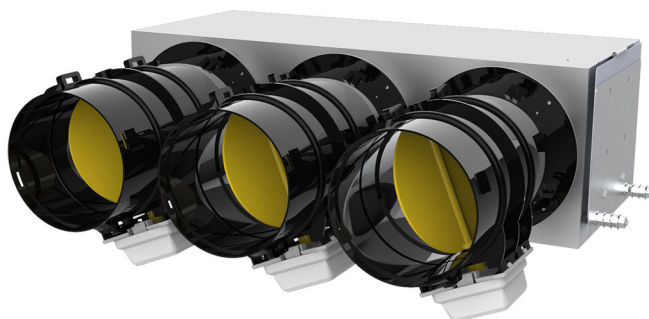

PROAIR PACK RF BLUE 3L

with plenum in insulated metal sheet

- cod. GAD400381 - cod. GAD400382 - cod. GAD400387
- cod. GAD400388 - cod. GAD400503 - cod. GAD400504
- cod. GAD400418 - cod. GAD400419

DESCRIPTION

The pre-assembled systems PROAIR PACK RF-L are designed to facilitate and speed up the installation of a ducted system.

The system is supplied complete with Polaris® control unit, chronothermostats and thermostats and a mechanical by-pass kit to be installed on the plenum (complete with fixing ring and counterweight).

Simply indicate, when ordering, the model of the plenum.

The system is supplied complete with programmable thermostats and dampers (Ø 150 or Ø 200) fixed on the insulated plenum.

In order to ensure ease and speed of installation, the systems are assembled, configured and tested 100% by qualified personnel.

The PROAIR PACK RF BLUE 3L system consists of:

- 1 insulated delivery plenum for ducted units (specify plenum code when ordering)
- N has 1 "Polaris" control unit with preloaded protocols, app, Alexa and Google Home
- 3 motorised dampers pre-wired to system
- 3 DISCOVERY 3X chronothermostats (white, wall-mounted with batteries), MINI DISCOVERY 3X or MINI LED ASTRA chronothermostats
- 1 mechanical bypass kit to be fastened to plenum (includes fastening ring nut and counterweight)