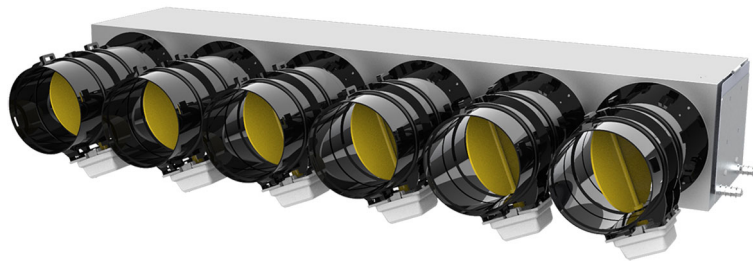

# PROAIR PACK RF BROWN 6L

with plenum in insulated metal sheet

- cod. GAD400395 - cod. GAD400396 - cod. GAD400397
- cod. GAD400398 - cod. GAD400523 - cod. GAD400524
- cod. GAD400424 - cod. GAD400425

## DESCRIPTION

The pre-assembled systems PROAIR PACK RF-L are designed to facilitate and speed up the installation of a ducted system.

The system is supplied complete with "Polaris" control unit, chronothermostats and thermostats and a mechanical by-pass kit to be installed on the plenum (complete with fixing ring and counterweight).

Simply indicate, when ordering, the model of the plenum.

The system is supplied complete with programmable thermostats and dampers (Ø 150 or Ø 200) fixed on the insulated plenum.

In order to ensure ease and speed of installation, the PROAIR PACK RF-L system is fully assembled, configured and tested 100% by qualified personnel

## The PROAIR PACK RF BROWN 6L system consists of:

- 1 insulated delivery plenum for ducted units (specify plenum code when ordering)
- N has 1 "Polaris" control unit with preloaded protocols, app, Alexa and Google Home
- 6 motorised dampers pre-wired to system
- 6 DISCOVERY 3X chronothermostats (white, wall-mounted with batteries), MINI DISCOVERY 3X or MINI LED ASTRA.
- 1 mechanical bypass kit to be fastened to plenum (includes fastening ring nut and counterweight)