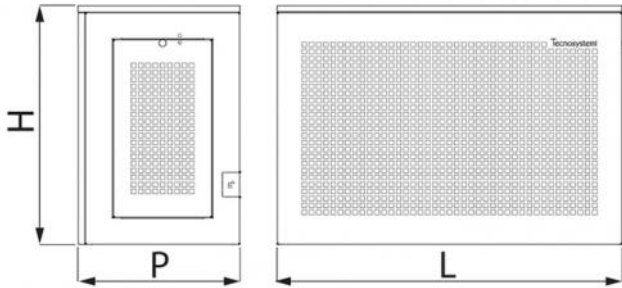

## Cage with 5° sloped roof

- cod. SCD500129 - cod. SCD500130 - cod. SCD500131  
- cod. SCD500132 - cod. SCD500133 - cod. SCD500134

## TECHNICAL SPECIFICATIONS:

- Galvanised sheet made with anti-intrusion weave
- External polyester painting RAL 9002
- Galvanised metal sheet roof with anti-intrusion weft
- Ready for transit of duct, tubing and wiring
- Side hatch for inspection and maintenance with padlock
- Ready for wall mounting
- Height-adjustable
- Easy to assemble
- Matt RAL 7016 grey version, available on request

## DIMENSIONS

CODE	L [mm]	H [mm]	P [mm]
SCD500129	1000	720	470
SCD500130	1100	1120	620
SCD500131	1100	1420	620
SCD500132	1000	720	470
SCD500133	1100	1120	620
SCD500134	1100	1420	620