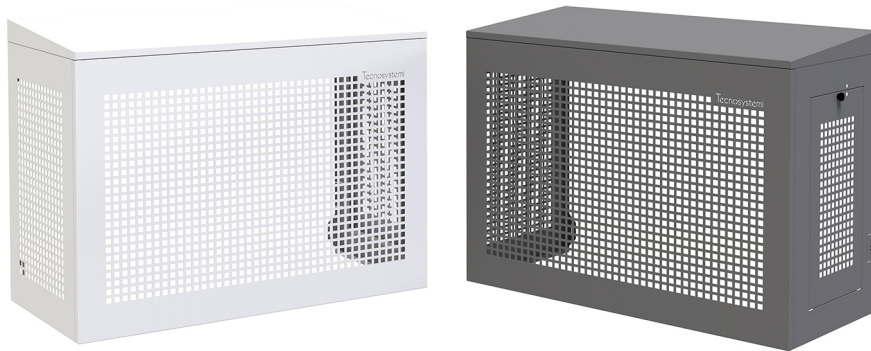

## Cage with 5° sloped roof

- cod. SCD500129 - cod. SCD500130 - cod. SCD500131  
- cod. SCD500132 - cod. SCD500133 - cod. SCD500134

## TECHNICAL SPECIFICATIONS:

- Galvanised sheet made with anti-intrusion weave
- External polyester painting RAL 9002
- Galvanised metal sheet roof with anti-intrusion weft
- Ready for transit of duct, tubing and wiring
- Side hatch for inspection and maintenance with padlock
- Ready for wall mounting
- Height-adjustable
- Easy to assemble
- Matt RAL 7016 grey version, available on request

## DIMENSIONS

CODE	L [mm]	H [mm]	P [mm]
SCD500129	1000	720	470
SCD500130	1100	1120	620
SCD500131	1100	1420	620
SCD500132	1000	720	470
SCD500133	1100	1120	620
SCD500134	1100	1420	620

## ITEMS

CODE	DESCRIPTION
SCD500129	"GUSCIO H720" SECURITY CAGE FOR OUTDOOR UNIT WITH SMOOTH 5° INCLINED TOP -IVORY
SCD500130	"GUSCIO H1120" SECURITY CAGE FOR OUTDOOR UNIT WITH SMOOTH 5° INCLINED TOP -IVORY
SCD500131	"GUSCIO H1420" SECURITY CAGE FOR OUTDOOR UNIT WITH SMOOTH 5° INCLINED TOP -IVORY
SCD500132	"GUSCIO H720" SECURITY CAGE FOR OUTDOOR UNIT WITH SMOOTH 5° INCLINED TOP - GREY
SCD500133	"GUSCIO H1120" SECURITY CAGE FOR OUTDOOR UNIT WITH SMOOTH 5° INCLINED TOP - GREY
SCD500134	"GUSCIO H1420" SECURITY CAGE FOR OUTDOOR UNIT WITH SMOOTH 5° INCLINED TOP - GREY