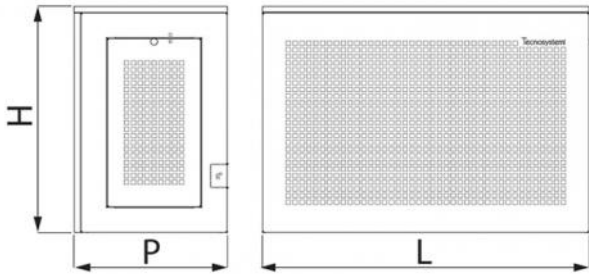

GUSCIO

Cage with flat roof

- cod. SCD500114 - cod. SCD500115 - cod. SCD500116
- cod. SCD500126 - cod. SCD500127 - cod. SCD500128

TECHNICAL SPECIFICATIONS:

- Galvanised sheet made with anti-intrusion weave
- External polyester painting RAL 9002
- Galvanised metal sheet roof with anti-intrusion weft
- Ready for transit of duct, tubing and wiring
- Side hatch for inspection and maintenance with padlock
- Ready for wall mounting
- Height-adjustable
- Easy to assemble
- Matt RAL 7016 grey version, available on request

DIMENSIONS

CODE	L [mm]	H [mm]	P [mm]
SCD500114	1000	720	470
SCD500115	1100	1120	620
SCD500116	1100	1420	620
SCD500126	1000	720	470
SCD500127	1100	1120	620
SCD500128	1100	1420	620

ITEMS

CODE	DESCRIPTION
SCD500114	"GUSCIO H720" SECURITY CAGE FOR OUTDOOR UNIT WITH PATTERNED TOP -IVORY
SCD500115	"GUSCIO H1120" SECURITY CAGE FOR OUTDOOR UNIT WITH PATTERNED TOP -IVORY
SCD500116	"GUSCIO H1420" SECURITY CAGE FOR OUTDOOR UNIT WITH PATTERNED TOP -IVORY
SCD500126	"GUSCIO H720" SECURITY CAGE FOR OUTDOOR UNIT WITH PATTERNED TOP - GREY
SCD500127	"GUSCIO H1120" SECURITY CAGE FOR OUTDOOR UNIT WITH PATTERNED TOP - GREY
SCD500128	"GUSCIO H1420" SECURITY CAGE FOR OUTDOOR UNIT WITH PATTERNED TOP - GREY