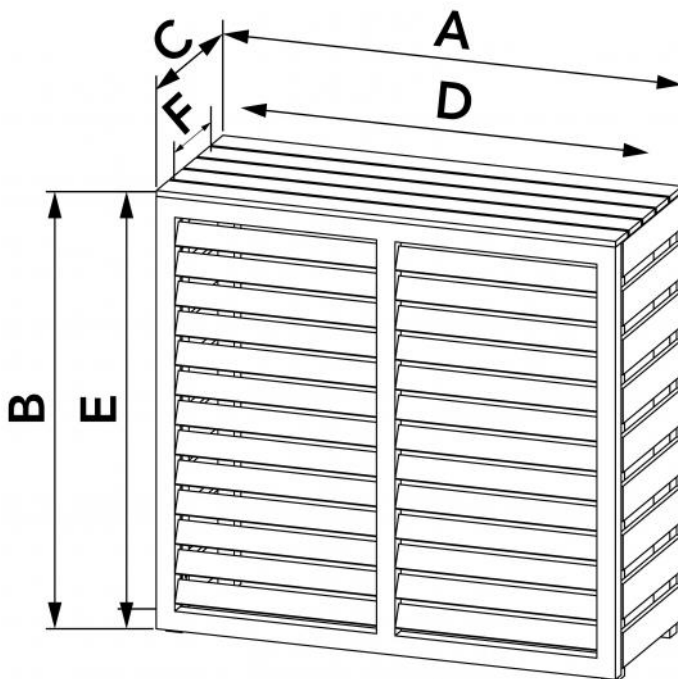

SCUDO

PVC plastic outdoor unit cover cabinet

- cod. SCC600001 - cod. SCC600002

TECHNICAL SPECIFICATIONS:

- Material: plastic wood texture
- Available in 2 sizes

DIMENSIONS

CODE	A [mm]	B [mm]	C [mm]	D [mm]	E [mm]	F [mm]
SCC600001	885	691	345	785	680	295
SCC600002	990	911	395	895	900	345

ITEMS

CODE	DESCRIPTION
SCC600001	CABINET IN PVC "SCUDO SMALL"
SCC600002	CABINET IN PVC "SCUDO BIG"

All rights relating to this publication are the exclusive property of Tecnosystemi SpA.
 Tecnosystemi SpA reserves the right to make changes at any time and without notice, for technical or commercial needs.