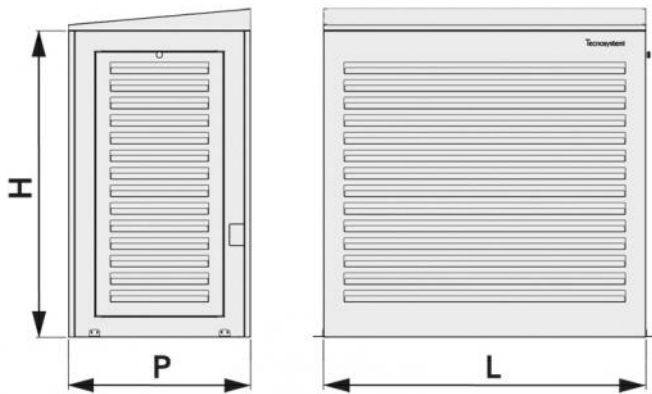

TS-COVER BOX

Freestanding finishing protection for outdoor unit with 5° tilted roof

- cod. SCD500275 - cod. SCD500276

TECHNICAL SPECIFICATIONS:

- Galvanized sheet with longitudinal opening for ventilation
- External polyester painting
- Predisposition for lateral passage pipe duct and wiring
- Includes side inspection and maintenance door
- Ideal for installation of external drives on Infinity floor mounts (e.g. SCD500012, SCD500013)
- Easy to assemble

DIMENSIONS

CODE	L [mm]	H [mm]	P [mm]
SCD500275	1100	1050	600
SCD500276	1100	1050	600

ITEMS

CODE	DESCRIPTION
SCD500275	"TS COVER BOX" FREE-STANDING SECURITY CAGE L1100xH1050xP600 + INSPECTION HATCH - IVORY
SCD500276	"TS COVER BOX" FREE-STANDING SECURITY CAGE L1100xH1050xP600 + INSPECTION HATCH - GREY