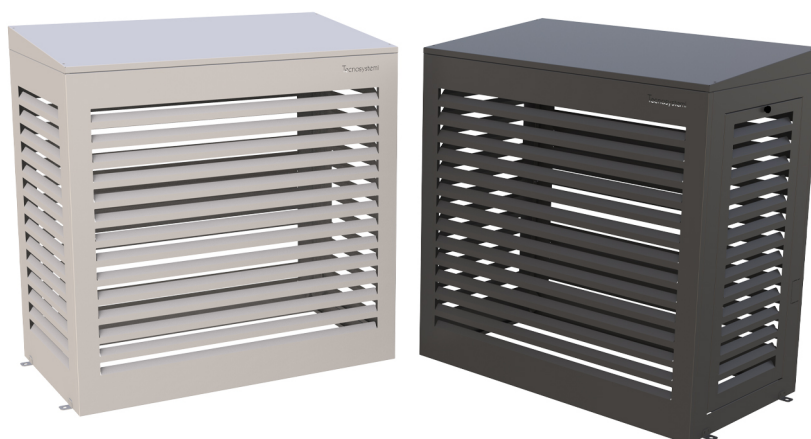

TS-COVER BOX

Freestanding finishing protection for outdoor unit with 5° tilted roof

- cod. SCD500275 - cod. SCD500276

TECHNICAL SPECIFICATIONS:

- Galvanized sheet with longitudinal opening for ventilation
- External polyester painting
- Predisposition for lateral passage pipe duct and wiring
- Includes side inspection and maintenance door
- Ideal for installation of external drives on Infinity floor mounts (e.g. SCD500012, SCD500013)
- Easy to assemble

DIMENSIONS

CODE	L [mm]	H [mm]	P [mm]
SCD500275	1100	1050	600
SCD500276	1100	1050	600

ITEMS

CODE	DESCRIPTION
SCD500275	"TS COVER BOX" FREE-STANDING SECURITY CAGE L1100xH1050xP600 + INSPECTION HATCH - IVORY
SCD500276	"TS COVER BOX" FREE-STANDING SECURITY CAGE L1100xH1050xP600 + INSPECTION HATCH - GREY