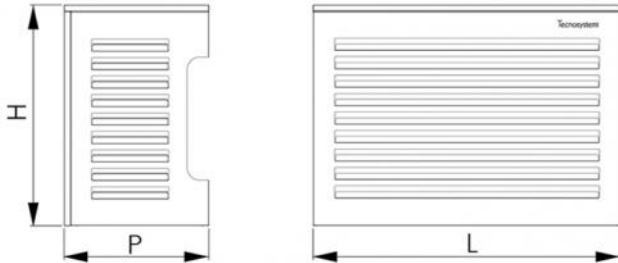

TS-COVER

Cage with 5° sloped roof GREY RAL 7016

- cod. SCD500167 - cod. SCD500168 - cod. SCD500169
- cod. SCD500170

TECHNICAL SPECIFICATIONS:

- Galvanised sheet made with anti-intrusion weave
- External polyester painting
- Side arrangement for pipe duct passage and wiring
- Ready for wall mounting
- Easy to assemble
- Back and bottom are available on request
- AVAILABLE ONLY ON REQUEST

DIMENSIONS

CODE	L [mm]	H [mm]	P [mm]
SCD500167	900	700	500
SCD500168	1100	850	600
SCD500169	1150	1200	650
SCD500170	1200	1500	750

ITEMS

CODE	DESCRIPTION
SCD500167	"TS COVER" SMALL CASE WITH 5° INCLINED TOP - MATT GREY 7016
SCD500168	"TS COVER" MEDIUM CASE WITH 5° INCLINED TOP - MATT GREY 7016
SCD500169	"TS COVER" LARGE CASE WITH 5° INCLINED TOP - MATT GREY 7016
SCD500170	"TS COVER" X-LARGE CASE WITH 5° INCLINED TOP - MATT GREY 7016